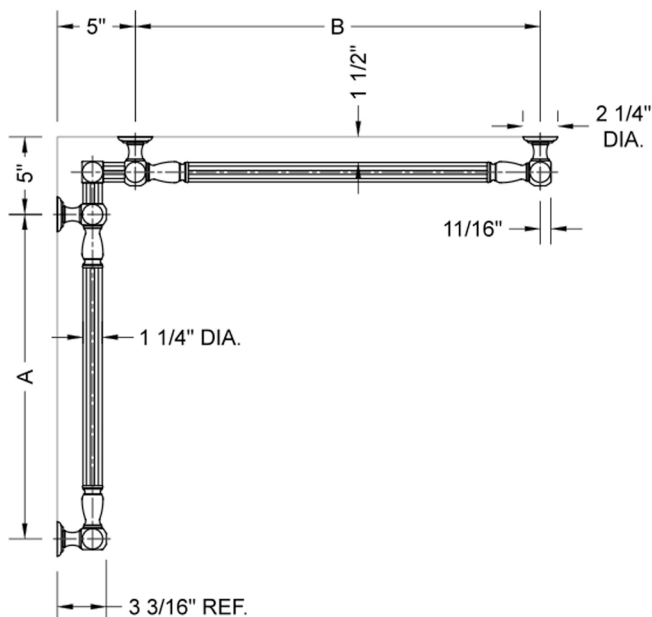

G21 16" x 32" Inside Corner Grab Bar

Model #: G21-16-32-IC-

FEATURES:

- Structurally engineered 90° angle
- ADA compliant when properly installed
- Horizontal section can be used as towel bar
- Style options to complement all collections
- Optional handshower sliders can be added to either bar only upon initial order
- All grab bars can be custom sized. Contact JACLO for pricing & availability
- BAR WILL BE 5" LONGER THAN LISTED LENGTH FROM CENTER OF OUTSIDE POST TO WALL
- *NOTE: GRAB BARS OVER 32" REQUIRE A MIDDLE POST
- Grab bars 24" or longer are NOT AVAILABLE in PG or SG. For large quantity orders, please contact hospitality@jaclo.com

SPECIFICATION DRAWING:

BRASS LUXURY GRAB BAR							
PART. #	DESCRIPTION	A	B	PART. #	DESCRIPTION	A	B
G21-12-12-IC	CENTER OF POST	12"	12"	G21-24-36-IC	CENTER OF POST	24"	36"
G21-12-16-IC	CENTER OF POST	12"	16"	G21-24-48-IC	CENTER OF POST	24"	48"
G21-12-24-IC	CENTER OF POST	12"	24"	G21-24-60-IC	CENTER OF POST	24"	60"
G21-12-32-IC	CENTER OF POST	12"	32"				
				G21-32-32-IC	CENTER OF POST	32"	32"
G21-12-36-IC	CENTER OF POST	12"	36"	G21-32-36-IC	CENTER OF POST	32"	36"
G21-12-48-IC	CENTER OF POST	12"	48"	G21-32-48-IC	CENTER OF POST	32"	48"
G21-12-60-IC	CENTER OF POST	12"	60"	G21-32-60-IC	CENTER OF POST	32"	60"
G21-16-16-IC	CENTER OF POST	16"	16"	G21-36-36-IC	CENTER OF POST	36"	36"
G21-16-24-IC	CENTER OF POST	16"	24"	G21-36-48-IC	CENTER OF POST	36"	48"
G21-16-32-IC	CENTER OF POST	16"	32"	G21-36-60-IC	CENTER OF POST	36"	60"
G21-16-36-IC	CENTER OF POST	16"	36"	G21-48-48-IC	CENTER OF POST	48"	48"
G21-16-48-IC	CENTER OF POST	16"	48"	G21-48-60-IC	CENTER OF POST	48"	60"
G21-16-60-IC	CENTER OF POST	16"	60"				
				G21-60-60-IC	CENTER OF POST	60"	60"
G21-24-24-IC	CENTER OF POST	24"	24"				
G21-24-32-IC	CENTER OF POST	24"	32"				