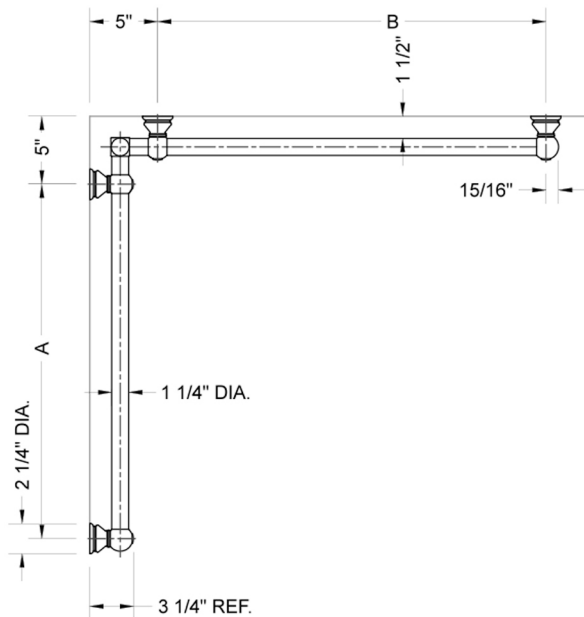

G30 12" x 32" Inside Corner Grab Bar

Model #: G30-12-32-IC-

FEATURES:

- Structurally engineered 90° angle
- ADA compliant when properly installed
- Horizontal section can be used as towel bar
- Style options to complement all collections
- Optional handshower sliders can be added to either bar only upon initial order
- All grab bars can be custom sized. Contact JACLO for pricing & availability
- BAR WILL BE 5" LONGER THAN LISTED LENGTH FROM CENTER OF OUTSIDE POST TO WALL
- *NOTE: GRAB BARS OVER 32" REQUIRE A MIDDLE POST
- Grab bars 24" or longer are NOT AVAILABLE in PG or SG. For large quantity orders, please contact hospitality@jaclo.com

SPECIFICATION DRAWING:

BRASS LUXURY GRAB BAR							
PART. #	DESCRIPTION	A	B	PART. #	DESCRIPTION	A	B
G30-12-12-IC	CENTER OF POST	12"	12"	G30-24-36-IC	CENTER OF POST	24"	36"
G30-12-16-IC	CENTER OF POST	12"	16"	G30-24-48-IC	CENTER OF POST	24"	48"
G30-12-24-IC	CENTER OF POST	12"	24"	G30-24-60-IC	CENTER OF POST	24"	60"
G30-12-32-IC	CENTER OF POST	12"	32"				
G30-12-36-IC	CENTER OF POST	12"	36"	G30-32-32-IC	CENTER OF POST	32"	32"
G30-12-48-IC	CENTER OF POST	12"	48"	G30-32-36-IC	CENTER OF POST	32"	36"
G30-12-60-IC	CENTER OF POST	12"	60"	G30-32-48-IC	CENTER OF POST	32"	48"
				G30-32-60-IC	CENTER OF POST	32"	60"
G30-16-16-IC	CENTER OF POST	16"	16"				
G30-16-24-IC	CENTER OF POST	16"	24"	G30-36-36-IC	CENTER OF POST	36"	36"
G30-16-32-IC	CENTER OF POST	16"	32"	G30-36-48-IC	CENTER OF POST	36"	48"
				G30-36-60-IC	CENTER OF POST	36"	60"
G30-16-36-IC	CENTER OF POST	16"	36"				
G30-16-48-IC	CENTER OF POST	16"	48"	G30-48-48-IC	CENTER OF POST	48"	48"
G30-16-60-IC	CENTER OF POST	16"	60"	G30-48-60-IC	CENTER OF POST	48"	60"
G30-24-24-IC	CENTER OF POST	24"	24"	G30-60-60-IC	CENTER OF POST	60"	60"
G30-24-32-IC	CENTER OF POST	24"	32"				