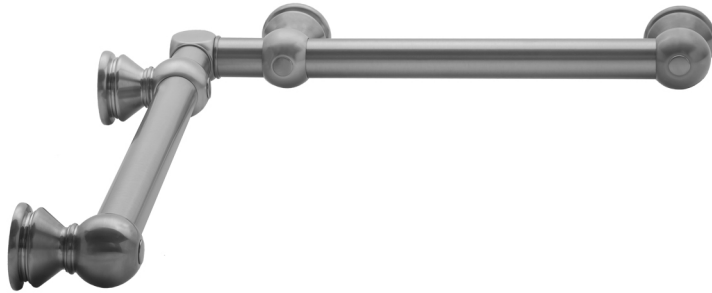

G30 12" x 32" Inside Corner Grab Bar

Model #: G30-12-32-IC-

FEATURES:

- Structurally engineered 90° angle
- ADA compliant when properly installed
- Horizontal section can be used as towel bar
- Style options to complement all collections
- Optional handshower sliders can be added to either bar only upon initial order
- All grab bars can be custom sized. Contact JACLO for pricing & availability
- BAR WILL BE 5" LONGER THAN LISTED LENGTH FROM CENTER OF OUTSIDE POST TO WALL
- *NOTE: GRAB BARS OVER 32" REQUIRE A MIDDLE POST
- Grab bars 24" or longer are NOT AVAILABLE in PG or SG. For large quantity orders, please contact hospitality@jaclo.com

AVAILABLE FINISHES:

Polished Chrome (PCH)	Satin Chrome (SC)	Bronze Umber (BU)
Satin Nickel (SN)	Pewter (PEW)	Caramel Bronze (CB)
Polished Nickel (PN)	Antique Brass (AB)	Antique Copper (ACU)
Oil-Rubbed Bronze (ORB)	Polished Brass (PB)	Polished Copper (PCU)
Vintage Bronze (VB)	Satin Brass (SB)	Matte Black (MBK)
Black Nickel (BKN)	White (WH)	Unlacquered Brass (ULB)
Satin Cooper (SCU)	Almond (ALD)	Amber (AMB)
Azure Blue (AZB)	Coral (COR)	Mint Green (GRN)
Stone Grey (GRY)	Lilac (LAC)	Light Blue (LBL)
Limon (LIM)	Plum (PLM)	Pink (PNK)
Red (RED)	Graphite (GPH)	
Aged Unlacquered Brass (AUB)		