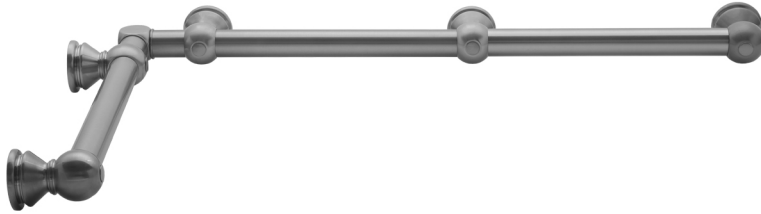

G30 16" x 60" Inside Corner Grab Bar

Model #: G30-16-60-IC-

FEATURES:

- Structurally engineered 90° angle
- ADA compliant when properly installed
- Horizontal section can be used as towel bar
- Style options to complement all collections
- Optional handshower sliders can be added to either bar only upon initial order
- All grab bars can be custom sized. Contact JACLO for pricing & availability
- BAR WILL BE 5" LONGER THAN LISTED LENGTH FROM CENTER OF OUTSIDE POST TO WALL
- *NOTE: GRAB BARS OVER 32" REQUIRE A MIDDLE POST
- Grab bars 24" or longer are NOT AVAILABLE in PG or SG. For large quantity orders, please contact hospitality@jaclo.com

AVAILABLE FINISHES:

Polished Chrome (PCH)	Satin Chrome (SC)	Bronze Umber (BU)
Satin Nickel (SN)	Pewter (PEW)	Caramel Bronze (CB)
Polished Nickel (PN)	Antique Brass (AB)	Antique Copper (ACU)
Oil-Rubbed Bronze (ORB)	Polished Brass (PB)	Polished Copper (PCU)
Vintage Bronze (VB)	Satin Brass (SB)	Matte Black (MBK)
Black Nickel (BKN)	White (WH)	Unlacquered Brass (ULB)
Satin Cooper (SCU)	Almond (ALD)	Amber (AMB)
Azure Blue (AZB)	Coral (COR)	Mint Green (GRN)
Stone Grey (GRY)	Lilac (LAC)	Light Blue (LBL)
Limon (LIM)	Plum (PLM)	Pink (PNK)
Red (RED)	Graphite (GPH)	
Aged Unlacquered Brass (AUB)		