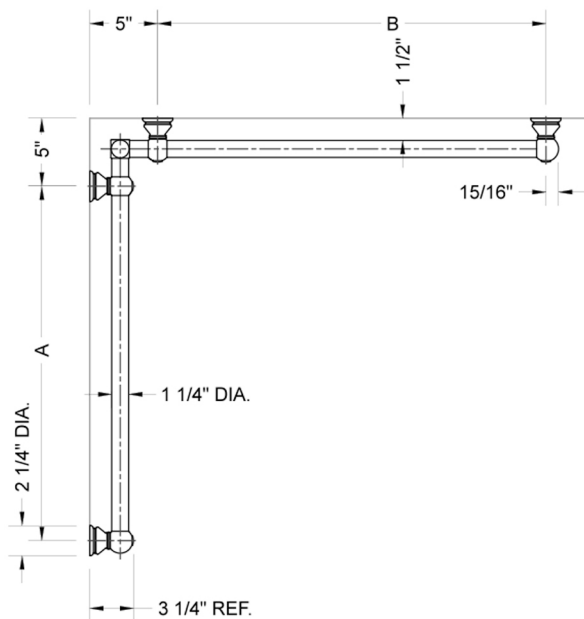

G30 16" x 60" Inside Corner Grab Bar

Model #: G30-16-60-IC-

FEATURES:

- Structurally engineered 90° angle
- ADA compliant when properly installed
- Horizontal section can be used as towel bar
- Style options to complement all collections
- Optional handshower sliders can be added to either bar only upon initial order
- All grab bars can be custom sized. Contact JACLO for pricing & availability
- BAR WILL BE 5" LONGER THAN LISTED LENGTH FROM CENTER OF OUTSIDE POST TO WALL
- *NOTE: GRAB BARS OVER 32" REQUIRE A MIDDLE POST
- Grab bars 24" or longer are NOT AVAILABLE in PG or SG. For large quantity orders, please contact hospitality@jaclo.com

SPECIFICATION DRAWING:

BRASS LUXURY GRAB BAR							
PART. #	DESCRIPTION	A	B	PART. #	DESCRIPTION	A	B
G30-12-12-IC	CENTER OF POST	12"	12"	G30-24-36-IC	CENTER OF POST	24"	36"
G30-12-16-IC	CENTER OF POST	12"	16"	G30-24-48-IC	CENTER OF POST	24"	48"
G30-12-24-IC	CENTER OF POST	12"	24"	G30-24-60-IC	CENTER OF POST	24"	60"
G30-12-32-IC	CENTER OF POST	12"	32"				
				G30-32-32-IC	CENTER OF POST	32"	32"
G30-12-36-IC	CENTER OF POST	12"	36"	G30-32-36-IC	CENTER OF POST	32"	36"
G30-12-48-IC	CENTER OF POST	12"	48"	G30-32-48-IC	CENTER OF POST	32"	48"
G30-12-60-IC	CENTER OF POST	12"	60"	G30-32-60-IC	CENTER OF POST	32"	60"
G30-16-16-IC	CENTER OF POST	16"	16"	G30-36-36-IC	CENTER OF POST	36"	36"
G30-16-24-IC	CENTER OF POST	16"	24"	G30-36-48-IC	CENTER OF POST	36"	48"
G30-16-32-IC	CENTER OF POST	16"	32"	G30-36-60-IC	CENTER OF POST	36"	60"
G30-16-36-IC	CENTER OF POST	16"	36"	G30-48-48-IC	CENTER OF POST	48"	48"
G30-16-48-IC	CENTER OF POST	16"	48"	G30-48-60-IC	CENTER OF POST	48"	60"
G30-16-60-IC	CENTER OF POST	16"	60"				
				G30-60-60-IC	CENTER OF POST	60"	60"
G30-24-24-IC	CENTER OF POST	24"	24"				
G30-24-32-IC	CENTER OF POST	24"	32"				