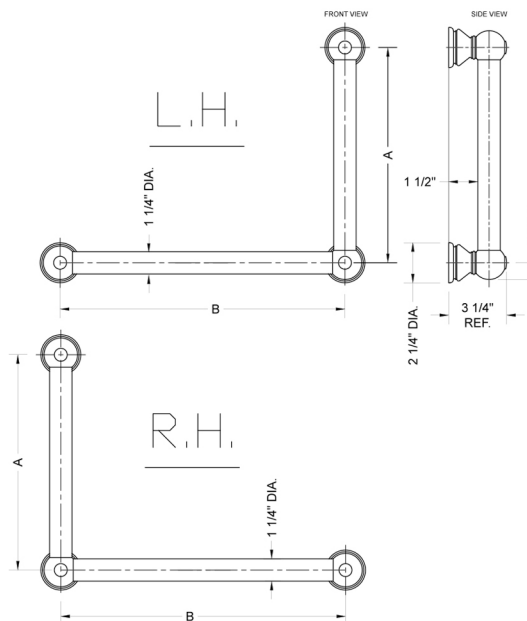

G30 32H x 16W 90° Right Hand Grab Bar

Model #: G30-32H-16W-RH-

FEATURES:

- Structurally engineered 90° angle
- ADA compliant when properly installed
- Horizontal section can be used as towel bar
- Style options to complement all collections
- Optional handshower sliders can be added to either bar only upon initial order
- All grab bars can be custom sized. Contact JACLO for pricing & availability
- Grab bars over 32" require middle post
- Grab bars 24" or longer are NOT AVAILABLE in PG or SG. For large quantity orders, please contact hospitality@jaclo.com

SPECIFICATION DRAWING:

BRASS LUXURY GRAB BAR			
PART. #	DESCRIPTION	A H	B W
G30-12H-12W	CENTER TO CENTER	12"	12"
G30-12H-16W	CENTER TO CENTER	12"	16"
G30-12H-24W	CENTER TO CENTER	12"	24"
G30-12H-32W	CENTER TO CENTER	12"	32"
G30-16H-12W	CENTER TO CENTER	16"	12"
G30-16H-16W	CENTER TO CENTER	16"	16"
G30-16H-24W	CENTER TO CENTER	16"	24"
G30-16H-32W	CENTER TO CENTER	16"	32"
G30-24H-12W	CENTER TO CENTER	24"	12"
G30-24H-16W	CENTER TO CENTER	24"	16"
G30-24H-24W	CENTER TO CENTER	24"	24"
G30-24H-32W	CENTER TO CENTER	24"	32"
G30-32H-12W	CENTER TO CENTER	32"	12"
G30-32H-16W	CENTER TO CENTER	32"	16"
G30-32H-24W	CENTER TO CENTER	32"	24"
G30-32H-32W	CENTER TO CENTER	32"	32"