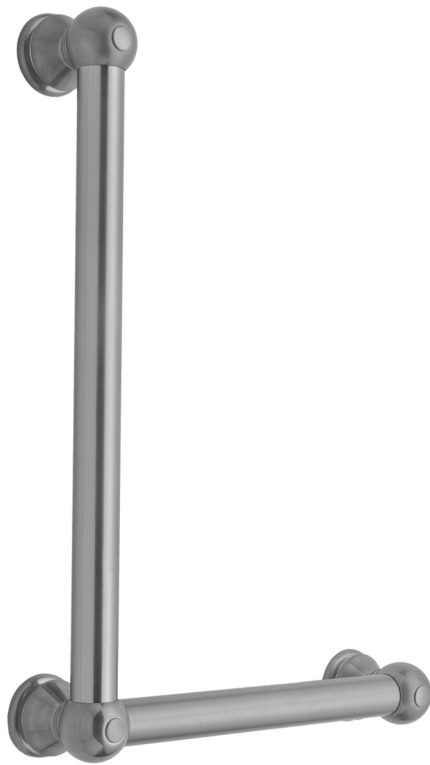

G30 32H x 16W 90° Right Hand Grab Bar

Model #: G30-32H-16W-RH-

FEATURES:

- Structurally engineered 90° angle
- ADA compliant when properly installed
- Horizontal section can be used as towel bar
- Style options to complement all collections
- Optional handshower sliders can be added to either bar only upon initial order
- All grab bars can be custom sized. Contact JACLO for pricing & availability
- Grab bars over 32" require middle post
- Grab bars 24" or longer are NOT AVAILABLE in PG or SG. For large quantity orders, please contact hospitality@jaclo.com

AVAILABLE FINISHES:

Polished Chrome (PCH)	Satin Chrome (SC)	Bronze Umber (BU)
Satin Nickel (SN)	Pewter (PEW)	Caramel Bronze (CB)
Polished Nickel (PN)	Antique Brass (AB)	Antique Copper (ACU)
Oil-Rubbed Bronze (ORB)	Polished Brass (PB)	Polished Copper (PCU)
Vintage Bronze (VB)	Satin Brass (SB)	Matte Black (MBK)
Black Nickel (BKN)	White (WH)	Unlacquered Brass (ULB)
Satin Cooper (SCU)	Almond (ALD)	Amber (AMB)
Azure Blue (AZB)	Coral (COR)	Mint Green (GRN)
Stone Grey (GRY)	Lilac (LAC)	Light Blue (LBL)
Limon (LIM)	Plum (PLM)	Pink (PNK)
Red (RED)	Graphite (GPH)	
Aged Unlacquered Brass (AUB)		

SPECIFICATION DRAWING:

BRASS LUXURY GRAB BAR			
PART. #	DESCRIPTION	A H	B W
G30-12H-12W	CENTER TO CENTER	12"	12"
G30-12H-16W	CENTER TO CENTER	12"	16"
G30-12H-24W	CENTER TO CENTER	12"	24"
G30-12H-32W	CENTER TO CENTER	12"	32"
G30-16H-12W	CENTER TO CENTER	16"	12"
G30-16H-16W	CENTER TO CENTER	16"	16"
G30-16H-24W	CENTER TO CENTER	16"	24"
G30-16H-32W	CENTER TO CENTER	16"	32"
G30-24H-12W	CENTER TO CENTER	24"	12"
G30-24H-16W	CENTER TO CENTER	24"	16"
G30-24H-24W	CENTER TO CENTER	24"	24"
G30-24H-32W	CENTER TO CENTER	24"	32"
G30-32H-12W	CENTER TO CENTER	32"	12"
G30-32H-16W	CENTER TO CENTER	32"	16"
G30-32H-24W	CENTER TO CENTER	32"	24"
G30-32H-32W	CENTER TO CENTER	32"	32"