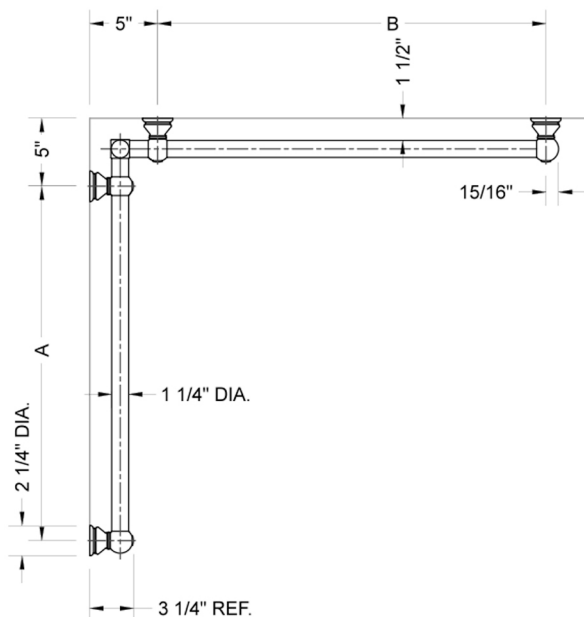

SPECIFICATION DRAWING:

BRASS LUXURY GRAB BAR							
PART. #	DESCRIPTION	A	B	PART. #	DESCRIPTION	A	B
G30-12-12-IC	CENTER OF POST	12"	12"	G30-24-36-IC	CENTER OF POST	24"	36"
G30-12-16-IC	CENTER OF POST	12"	16"	G30-24-48-IC	CENTER OF POST	24"	48"
G30-12-24-IC	CENTER OF POST	12"	24"	G30-24-60-IC	CENTER OF POST	24"	60"
G30-12-32-IC	CENTER OF POST	12"	32"				
G30-12-36-IC	CENTER OF POST	12"	36"	G30-32-32-IC	CENTER OF POST	32"	32"
G30-12-48-IC	CENTER OF POST	12"	48"	G30-32-36-IC	CENTER OF POST	32"	36"
G30-12-60-IC	CENTER OF POST	12"	60"	G30-32-48-IC	CENTER OF POST	32"	48"
				G30-32-60-IC	CENTER OF POST	32"	60"
G30-16-16-IC	CENTER OF POST	16"	16"				
G30-16-24-IC	CENTER OF POST	16"	24"	G30-36-36-IC	CENTER OF POST	36"	36"
G30-16-32-IC	CENTER OF POST	16"	32"	G30-36-48-IC	CENTER OF POST	36"	48"
				G30-36-60-IC	CENTER OF POST	36"	60"
G30-16-36-IC	CENTER OF POST	16"	36"				
G30-16-48-IC	CENTER OF POST	16"	48"	G30-48-48-IC	CENTER OF POST	48"	48"
G30-16-60-IC	CENTER OF POST	16"	60"	G30-48-60-IC	CENTER OF POST	48"	60"
G30-24-24-IC	CENTER OF POST	24"	24"	G30-60-60-IC	CENTER OF POST	60"	60"
G30-24-32-IC	CENTER OF POST	24"	32"