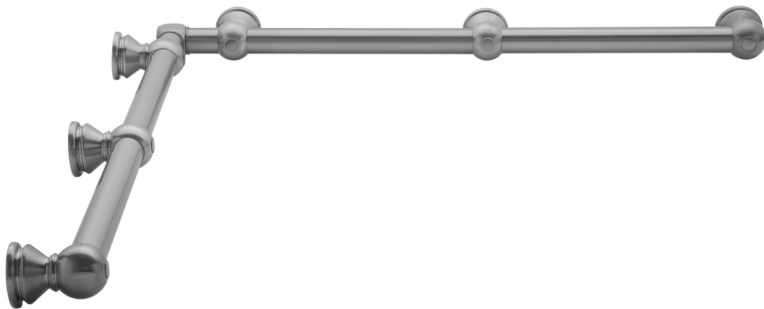

G30 36" x 36" Inside Corner Grab Bar

Model #: G30-36-36-IC-

FEATURES:

- Structurally engineered 90° angle
- ADA compliant when properly installed
- Horizontal section can be used as towel bar
- Style options to complement all collections
- Optional handshower sliders can be added to either bar only upon initial order
- All grab bars can be custom sized. Contact JACLO for pricing & availability
- BAR WILL BE 5" LONGER THAN LISTED LENGTH FROM CENTER OF OUTSIDE POST TO WALL
- *NOTE: GRAB BARS OVER 32" REQUIRE A MIDDLE POST
- NOT AVAILABLE in PG or SG. For large quantity orders, please contact hospitality@jaclo.com