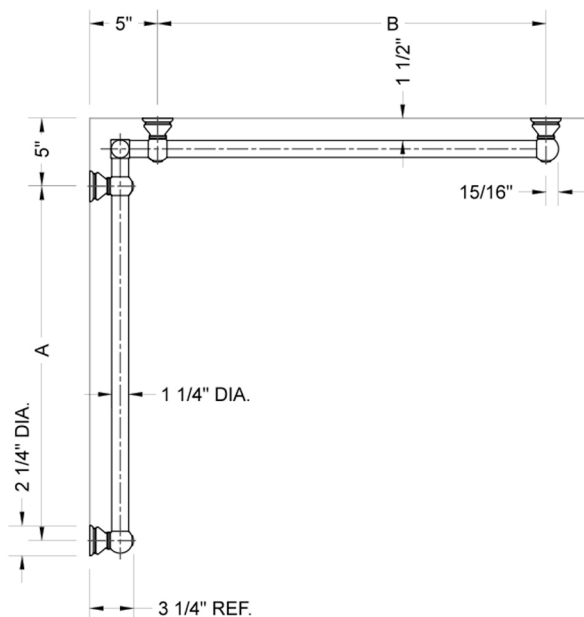

G30 48" x 48" Inside Corner Grab Bar

Model #: G30-48-48-IC-

FEATURES:

- Structurally engineered 90° angle
- ADA compliant when properly installed
- Horizontal section can be used as towel bar
- Style options to complement all collections
- Optional handshower sliders can be added to either bar only upon initial order
- All grab bars can be custom sized. Contact JACLO for pricing & availability
- BAR WILL BE 5" LONGER THAN LISTED LENGTH FROM CENTER OF OUTSIDE POST TO WALL
- *NOTE: GRAB BARS OVER 32" REQUIRE A MIDDLE POST
- NOT AVAILABLE in PG or SG. For large quantity orders, please contact hospitality@jaclo.com

SPECIFICATION DRAWING:

BRASS LUXURY GRAB BAR							
PART. #	DESCRIPTION	A	B	PART. #	DESCRIPTION	A	B
G30-12-12-IC	CENTER OF POST	12"	12"	G30-24-36-IC	CENTER OF POST	24"	36"
G30-12-16-IC	CENTER OF POST	12"	16"	G30-24-48-IC	CENTER OF POST	24"	48"
G30-12-24-IC	CENTER OF POST	12"	24"	G30-24-60-IC	CENTER OF POST	24"	60"
G30-12-32-IC	CENTER OF POST	12"	32"				
G30-12-36-IC	CENTER OF POST	12"	36"	G30-32-32-IC	CENTER OF POST	32"	32"
G30-12-48-IC	CENTER OF POST	12"	48"	G30-32-36-IC	CENTER OF POST	32"	36"
G30-12-60-IC	CENTER OF POST	12"	60"	G30-32-48-IC	CENTER OF POST	32"	48"
				G30-32-60-IC	CENTER OF POST	32"	60"
G30-16-16-IC	CENTER OF POST	16"	16"				
G30-16-24-IC	CENTER OF POST	16"	24"	G30-36-36-IC	CENTER OF POST	36"	36"
G30-16-32-IC	CENTER OF POST	16"	32"	G30-36-48-IC	CENTER OF POST	36"	48"
				G30-36-60-IC	CENTER OF POST	36"	60"
G30-16-36-IC	CENTER OF POST	16"	36"				
G30-16-48-IC	CENTER OF POST	16"	48"	G30-48-48-IC	CENTER OF POST	48"	48"
G30-16-60-IC	CENTER OF POST	16"	60"	G30-48-60-IC	CENTER OF POST	48"	60"
G30-24-24-IC	CENTER OF POST	24"	24"	G30-60-60-IC	CENTER OF POST	60"	60"
G30-24-32-IC	CENTER OF POST	24"	32"				