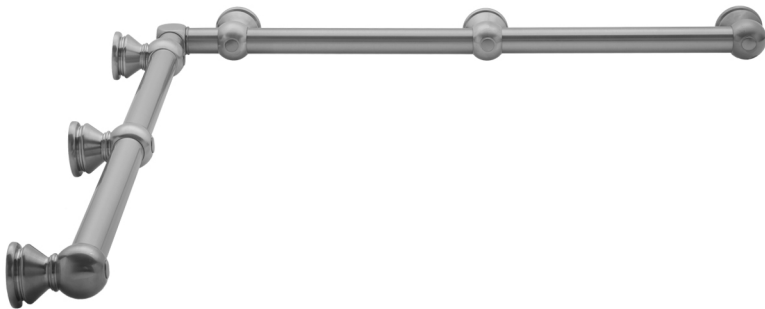

G30 48" x 48" Inside Corner Grab Bar

Model #: G30-48-48-IC-

FEATURES:

- Structurally engineered 90° angle
- ADA compliant when properly installed
- Horizontal section can be used as towel bar
- Style options to complement all collections
- Optional handshower sliders can be added to either bar only upon initial order
- All grab bars can be custom sized. Contact JACLO for pricing & availability
- BAR WILL BE 5" LONGER THAN LISTED LENGTH FROM CENTER OF OUTSIDE POST TO WALL
- *NOTE: GRAB BARS OVER 32" REQUIRE A MIDDLE POST
- NOT AVAILABLE in PG or SG. For large quantity orders, please contact hospitality@jaclo.com

SPECIFICATION DRAWING:

BRASS LUXURY GRAB BAR							
PART. #	DESCRIPTION	A	B	PART. #	DESCRIPTION	A	B
G30-12-12-IC	CENTER OF POST	12"	12"	G30-24-36-IC	CENTER OF POST	24"	36"
G30-12-16-IC	CENTER OF POST	12"	16"	G30-24-48-IC	CENTER OF POST	24"	48"
G30-12-24-IC	CENTER OF POST	12"	24"	G30-24-60-IC	CENTER OF POST	24"	60"
G30-12-32-IC	CENTER OF POST	12"	32"				
G30-12-36-IC	CENTER OF POST	12"	36"	G30-32-32-IC	CENTER OF POST	32"	32"
G30-12-48-IC	CENTER OF POST	12"	48"	G30-32-36-IC	CENTER OF POST	32"	36"
G30-12-60-IC	CENTER OF POST	12"	60"	G30-32-48-IC	CENTER OF POST	32"	48"
				G30-32-60-IC	CENTER OF POST	32"	60"
G30-16-16-IC	CENTER OF POST	16"	16"				
G30-16-24-IC	CENTER OF POST	16"	24"	G30-36-36-IC	CENTER OF POST	36"	36"
G30-16-32-IC	CENTER OF POST	16"	32"	G30-36-48-IC	CENTER OF POST	36"	48"
				G30-36-60-IC	CENTER OF POST	36"	60"
G30-16-36-IC	CENTER OF POST	16"	36"				
G30-16-48-IC	CENTER OF POST	16"	48"	G30-48-48-IC	CENTER OF POST	48"	48"
G30-16-60-IC	CENTER OF POST	16"	60"	G30-48-60-IC	CENTER OF POST	48"	60"
G30-24-24-IC	CENTER OF POST	24"	24"	G30-60-60-IC	CENTER OF POST	60"	60"
G30-24-32-IC	CENTER OF POST	24"	32"				