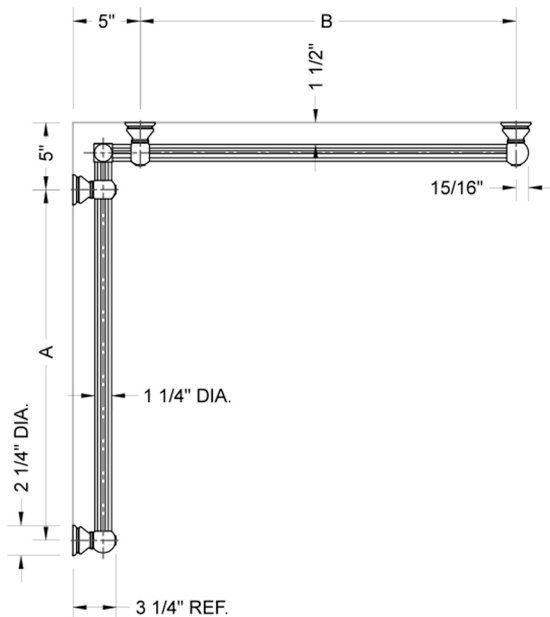

## G33 12" x 32" Inside Corner Grab Bar

Model #: G33-12-32-IC-

### FEATURES:

- Structurally engineered 90° angle
- ADA compliant when properly installed
- Horizontal section can be used as towel bar
- Style options to complement all collections
- Optional handshower sliders can be added to either bar only upon initial order
- All grab bars can be custom sized. Contact JACLO for pricing & availability
- BAR WILL BE 5" LONGER THAN LISTED LENGTH FROM CENTER OF OUTSIDE POST TO WALL
- \*NOTE: GRAB BARS OVER 32" REQUIRE A MIDDLE POST
- Grab bars 24" or longer are NOT AVAILABLE in PG or SG. For large quantity orders, please contact [hospitality@jaclo.com](mailto:hospitality@jaclo.com)

### SPECIFICATION DRAWING:

BRASS LUXURY GRAB BAR							
PART. #	DESCRIPTION	A	B	PART. #	DESCRIPTION	A	B
G33-12-12-IC	CENTER OF POST	12"	12"	G33-24-36-IC	CENTER OF POST	24"	36"
G33-12-16-IC	CENTER OF POST	12"	16"	G33-24-48-IC	CENTER OF POST	24"	48"
G33-12-24-IC	CENTER OF POST	12"	24"	G33-24-60-IC	CENTER OF POST	24"	60"
G33-12-32-IC	CENTER OF POST	12"	32"				
				G33-32-32-IC	CENTER OF POST	32"	32"
G33-12-36-IC	CENTER OF POST	12"	36"	G33-32-36-IC	CENTER OF POST	32"	36"
G33-12-48-IC	CENTER OF POST	12"	48"	G33-32-48-IC	CENTER OF POST	32"	48"
G33-12-60-IC	CENTER OF POST	12"	60"	G33-32-60-IC	CENTER OF POST	32"	60"
G33-16-16-IC	CENTER OF POST	16"	16"	G33-36-36-IC	CENTER OF POST	36"	36"
G33-16-24-IC	CENTER OF POST	16"	24"	G33-36-48-IC	CENTER OF POST	36"	48"
G33-16-32-IC	CENTER OF POST	16"	32"	G33-36-60-IC	CENTER OF POST	36"	60"
G33-16-36-IC	CENTER OF POST	16"	36"	G33-48-48-IC	CENTER OF POST	48"	48"
G33-16-48-IC	CENTER OF POST	16"	48"	G33-48-60-IC	CENTER OF POST	48"	60"
G33-16-60-IC	CENTER OF POST	16"	60"				
				G33-60-60-IC	CENTER OF POST	60"	60"
G33-24-24-IC	CENTER OF POST	24"	24"				
G33-24-32-IC	CENTER OF POST	24"	32"				