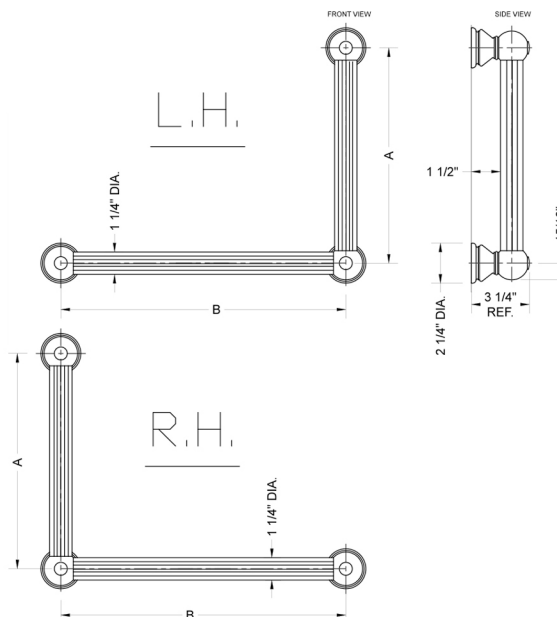

## G33 16H x 16W 90° Grab Bar

Model #: G33-16H-16W-

### FEATURES:

- Structurally engineered 90° angle
- ADA compliant when properly installed
- Horizontal section can be used as towel bar
- Style options to complement all collections
- Optional handshower sliders can be added to either bar only upon initial order
- All grab bars can be custom sized. Contact JACLO for pricing & availability
- Grab bars over 32" require middle post
- Grab bars 24" or longer are NOT AVAILABLE in PG or SG. For large quantity orders, please contact [hospitality@jaclo.com](mailto:hospitality@jaclo.com)

### SPECIFICATION DRAWING:

BRASS LUXURY GRAB BAR			
PART. #	DESCRIPTION	A H	B W
G33-12H-12W	CENTER TO CENTER	12"	12"
G33-12H-16W	CENTER TO CENTER	12"	16"
G33-12H-24W	CENTER TO CENTER	12"	24"
G33-12H-32W	CENTER TO CENTER	12"	32"
G33-16H-12W	CENTER TO CENTER	16"	12"
G33-16H-16W	CENTER TO CENTER	16"	16"
G33-16H-24W	CENTER TO CENTER	16"	24"
G33-16H-32W	CENTER TO CENTER	16"	32"
G33-24H-12W	CENTER TO CENTER	24"	12"
G33-24H-16W	CENTER TO CENTER	24"	16"
G33-24H-24W	CENTER TO CENTER	24"	24"
G33-24H-32W	CENTER TO CENTER	24"	32"
G33-32H-12W	CENTER TO CENTER	32"	12"
G33-32H-16W	CENTER TO CENTER	32"	16"
G33-32H-24W	CENTER TO CENTER	32"	24"
G33-32H-32W	CENTER TO CENTER	32"	32"