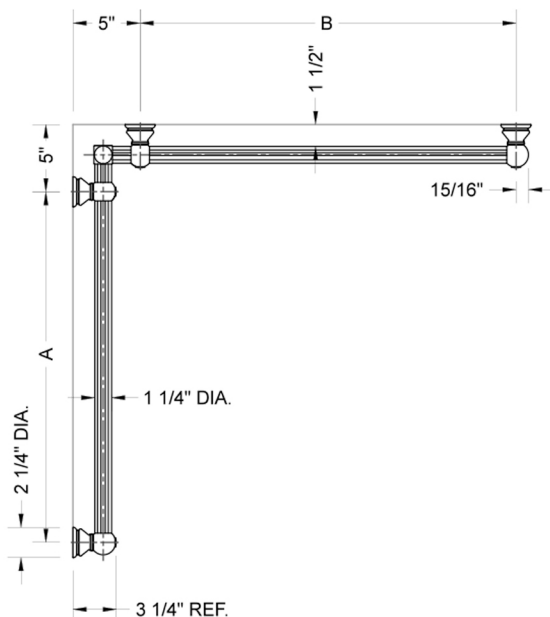

## G33 24" x 32" Inside Corner Grab Bar

Model #: G33-24-32-IC-

### FEATURES:

- Structurally engineered 90° angle
- ADA compliant when properly installed
- Horizontal section can be used as towel bar
- Style options to complement all collections
- Optional handshower sliders can be added to either bar only upon initial order
- All grab bars can be custom sized. Contact JACLO for pricing & availability
- BAR WILL BE 5" LONGER THAN LISTED LENGTH FROM CENTER OF OUTSIDE POST TO WALL
- \*NOTE: GRAB BARS OVER 32" REQUIRE A MIDDLE POST
- NOT AVAILABLE in PG or SG. For large quantity orders, please contact [hospitality@jaclo.com](mailto:hospitality@jaclo.com)

### SPECIFICATION DRAWING:

BRASS LUXURY GRAB BAR							
PART. #	DESCRIPTION	A	B	PART. #	DESCRIPTION	A	B
G33-12-12-IC	CENTER OF POST	12"	12"	G33-24-36-IC	CENTER OF POST	24"	36"
G33-12-16-IC	CENTER OF POST	12"	16"	G33-24-48-IC	CENTER OF POST	24"	48"
G33-12-24-IC	CENTER OF POST	12"	24"	G33-24-60-IC	CENTER OF POST	24"	60"
G33-12-32-IC	CENTER OF POST	12"	32"				
				G33-32-32-IC	CENTER OF POST	32"	32"
G33-12-36-IC	CENTER OF POST	12"	36"	G33-32-36-IC	CENTER OF POST	32"	36"
G33-12-48-IC	CENTER OF POST	12"	48"	G33-32-48-IC	CENTER OF POST	32"	48"
G33-12-60-IC	CENTER OF POST	12"	60"	G33-32-60-IC	CENTER OF POST	32"	60"
G33-16-16-IC	CENTER OF POST	16"	16"	G33-36-36-IC	CENTER OF POST	36"	36"
G33-16-24-IC	CENTER OF POST	16"	24"	G33-36-48-IC	CENTER OF POST	36"	48"
G33-16-32-IC	CENTER OF POST	16"	32"	G33-36-60-IC	CENTER OF POST	36"	60"
G33-16-36-IC	CENTER OF POST	16"	36"	G33-48-48-IC	CENTER OF POST	48"	48"
G33-16-48-IC	CENTER OF POST	16"	48"	G33-48-60-IC	CENTER OF POST	48"	60"
G33-16-60-IC	CENTER OF POST	16"	60"				
				G33-60-60-IC	CENTER OF POST	60"	60"
G33-24-24-IC	CENTER OF POST	24"	24"				
G33-24-32-IC	CENTER OF POST	24"	32"				