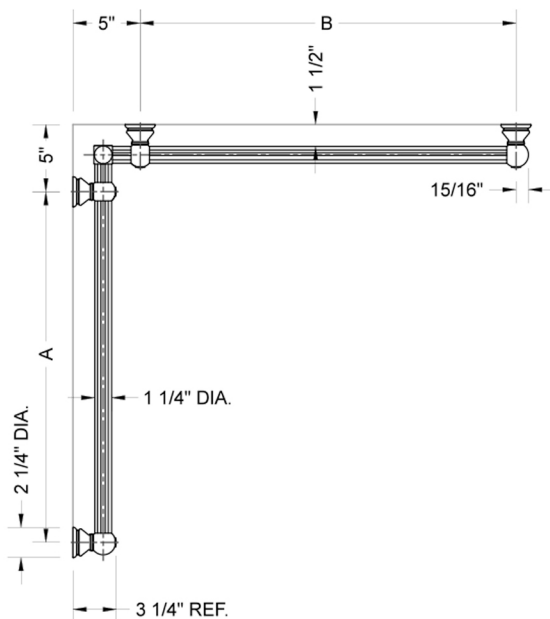

## G33 24" x 48" Inside Corner Grab Bar

Model #: G33-24-48-IC-

### FEATURES:

- Structurally engineered 90° angle
- ADA compliant when properly installed
- Horizontal section can be used as towel bar
- Style options to complement all collections
- Optional handshower sliders can be added to either bar only upon initial order
- All grab bars can be custom sized. Contact JACLO for pricing & availability
- BAR WILL BE 5" LONGER THAN LISTED LENGTH FROM CENTER OF OUTSIDE POST TO WALL
- \*NOTE: GRAB BARS OVER 32" REQUIRE A MIDDLE POST
- NOT AVAILABLE in PG or SG. For large quantity orders, please contact [hospitality@jaclo.com](mailto:hospitality@jaclo.com)

### SPECIFICATION DRAWING:

BRASS LUXURY GRAB BAR							
PART. #	DESCRIPTION	A	B	PART. #	DESCRIPTION	A	B
G33-12-12-IC	CENTER OF POST	12"	12"	G33-24-36-IC	CENTER OF POST	24"	36"
G33-12-16-IC	CENTER OF POST	12"	16"	G33-24-48-IC	CENTER OF POST	24"	48"
G33-12-24-IC	CENTER OF POST	12"	24"	G33-24-60-IC	CENTER OF POST	24"	60"
G33-12-32-IC	CENTER OF POST	12"	32"				
				G33-32-32-IC	CENTER OF POST	32"	32"
G33-12-36-IC	CENTER OF POST	12"	36"	G33-32-36-IC	CENTER OF POST	32"	36"
G33-12-48-IC	CENTER OF POST	12"	48"	G33-32-48-IC	CENTER OF POST	32"	48"
G33-12-60-IC	CENTER OF POST	12"	60"	G33-32-60-IC	CENTER OF POST	32"	60"
G33-16-16-IC	CENTER OF POST	16"	16"	G33-36-36-IC	CENTER OF POST	36"	36"
G33-16-24-IC	CENTER OF POST	16"	24"	G33-36-48-IC	CENTER OF POST	36"	48"
G33-16-32-IC	CENTER OF POST	16"	32"	G33-36-60-IC	CENTER OF POST	36"	60"
G33-16-36-IC	CENTER OF POST	16"	36"	G33-48-48-IC	CENTER OF POST	48"	48"
G33-16-48-IC	CENTER OF POST	16"	48"	G33-48-60-IC	CENTER OF POST	48"	60"
G33-16-60-IC	CENTER OF POST	16"	60"				
				G33-60-60-IC	CENTER OF POST	60"	60"
G33-24-24-IC	CENTER OF POST	24"	24"				
G33-24-32-IC	CENTER OF POST	24"	32"				