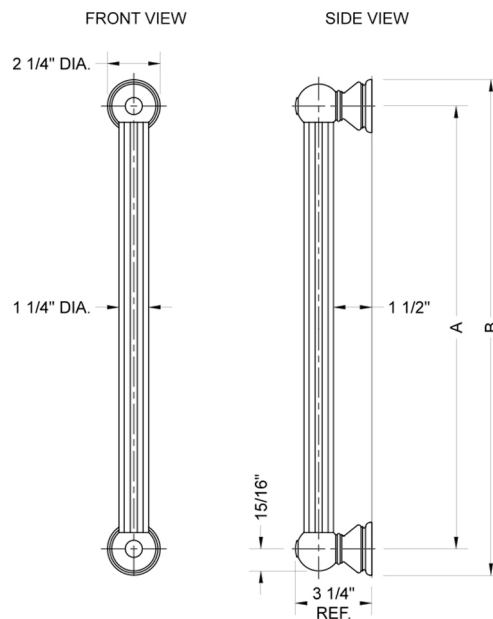

32" G33 Straight Grab Bar

Model #: G33-32-

FEATURES:

- Grab bars are ADA compliant when installed properly
- All brass construction, fully polished & plated
- Style options to complement all collections
- Optional handshower sliders and toilet paper/washcloth holders can be added only upon initial order
- *NOTE: GRAB BARS OVER 32" REQUIRE A MIDDLE POST
- All grab bars can be custom sized. Contact JACLO for pricing & availability
- Grab bars 24" or longer are NOT AVAILABLE in PG or SG. For large quantity orders, please contact hospitality@jaclo.com

SPECIFICATION DRAWING:

BRASS LUXURY GRAB BAR			
PART. #	DESCRIPTION	A	B
G33-12-XX	12" CENTER TO CENTER	12"	14 1/4"
G33-16-XX	16" CENTER TO CENTER	16"	18 1/4"
G33-18-XX	18" CENTER TO CENTER	18"	20 1/4"
G33-24-XX	24" CENTER TO CENTER	24"	28 1/4"
G33-32-XX	32" CENTER TO CENTER	32"	44 1/4"
*NOTE: GRAB BARS OVER 32" REQUIRE A MIDDLE POST			
G33-36-XX	36" CENTER TO CENTER	36"	38 1/4"
G33-42-XX	42" CENTER TO CENTER	42"	44 1/4"
G33-48-XX	48" CENTER TO CENTER	48"	50 1/4"
G33-60-XX	60" CENTER TO CENTER	60"	62 1/4"