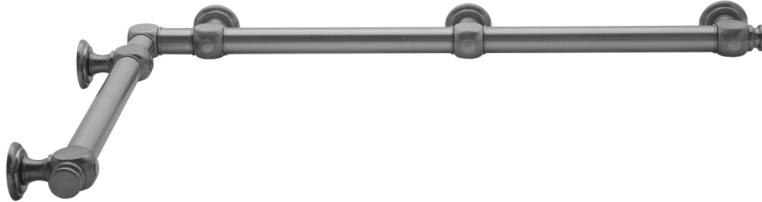

## G60 12" x 48" Inside Corner Grab Bar

Model #: G60-12-48-IC-

### FEATURES:

- Structurally engineered 90° angle
- ADA compliant when properly installed
- Horizontal section can be used as towel bar
- Style options to complement all collections
- Optional handshower sliders can be added to either bar only upon initial order
- All grab bars can be custom sized. Contact JACLO for pricing & availability
- BAR WILL BE 5" LONGER THAN LISTED LENGTH FROM CENTER OF OUTSIDE POST TO WALL
- \*NOTE: GRAB BARS OVER 32" REQUIRE A MIDDLE POST
- Grab bars 24" or longer are NOT AVAILABLE in PG or SG. For large quantity orders, please contact [hospitality@jaclo.com](mailto:hospitality@jaclo.com)

### AVAILABLE FINISHES:

Polished Chrome (PCH)	Satin Chrome (SC)	Bronze Umber (BU)
Satin Nickel (SN)	Pewter (PEW)	Caramel Bronze (CB)
Polished Nickel (PN)	Antique Brass (AB)	Antique Copper (ACU)
Oil-Rubbed Bronze (ORB)	Polished Brass (PB)	Polished Copper (PCU)
Vintage Bronze (VB)	Satin Brass (SB)	Matte Black (MBK)
Satin Gold (SG)	Polished Gold (PG)	Black Nickel (BKN)
White (WH)	Unlacquered Brass (ULB)	Satin Cooper (SCU)
Almond (ALD)	Amber (AMB)	Azure Blue (AZB)
Coral (COR)	Mint Green (GRN)	Stone Grey (GRY)
Lilac (LAC)	Light Blue (LBL)	Limon (LIM)
Plum (PLM)	Pink (PNK)	Red (RED)
Graphite (GPH)	Aged Unlacquered Brass (AUB)	