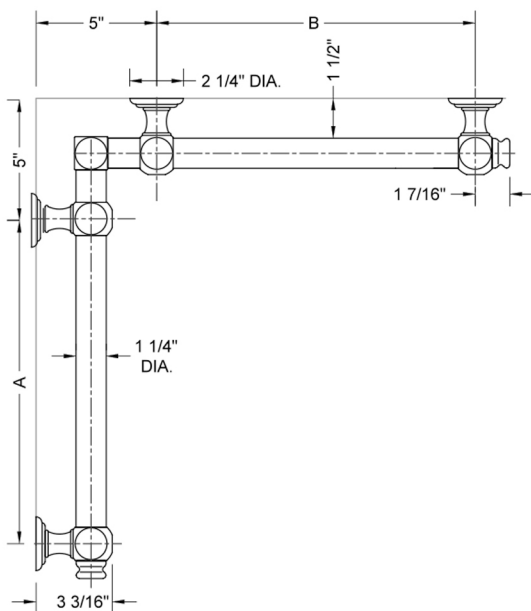

## G60 16" x 32" Inside Corner Grab Bar

Model #: G60-16-32-IC-

### FEATURES:

- Structurally engineered 90° angle
- ADA compliant when properly installed
- Horizontal section can be used as towel bar
- Style options to complement all collections
- Optional handshower sliders can be added to either bar only upon initial order
- All grab bars can be custom sized. Contact JACLO for pricing & availability
- BAR WILL BE 5" LONGER THAN LISTED LENGTH FROM CENTER OF OUTSIDE POST TO WALL
- \*NOTE: GRAB BARS OVER 32" REQUIRE A MIDDLE POST
- Grab bars 24" or longer are NOT AVAILABLE in PG or SG. For large quantity orders, please contact [hospitality@jaclo.com](mailto:hospitality@jaclo.com)

### SPECIFICATION DRAWING:

BRASS LUXURY GRAB BAR							
PART #	DESCRIPTION	A	B	PART #	DESCRIPTION	A	B
G60-12-12-IC	CENTER OF POST	12"	12"	G60-24-36-IC	CENTER OF POST	24"	36"
G60-12-16-IC	CENTER OF POST	12"	16"	G60-24-48-IC	CENTER OF POST	24"	48"
G60-12-24-IC	CENTER OF POST	12"	24"	G60-24-60-IC	CENTER OF POST	24"	60"
G60-12-32-IC	CENTER OF POST	12"	32"				
				G60-32-32-IC	CENTER OF POST	32"	32"
G60-12-36-IC	CENTER OF POST	12"	36"	G60-32-36-IC	CENTER OF POST	32"	36"
G60-12-48-IC	CENTER OF POST	12"	48"	G60-32-48-IC	CENTER OF POST	32"	48"
G60-12-60-IC	CENTER OF POST	12"	60"	G60-32-60-IC	CENTER OF POST	32"	60"
G60-16-16-IC	CENTER OF POST	16"	16"	G60-36-36-IC	CENTER OF POST	36"	36"
G60-16-24-IC	CENTER OF POST	16"	24"	G60-36-48-IC	CENTER OF POST	36"	48"
G60-16-32-IC	CENTER OF POST	16"	32"	G60-36-60-IC	CENTER OF POST	36"	60"
G60-16-36-IC	CENTER OF POST	16"	36"	G60-48-48-IC	CENTER OF POST	48"	48"
G60-16-48-IC	CENTER OF POST	16"	48"	G60-48-60-IC	CENTER OF POST	48"	60"
G60-16-60-IC	CENTER OF POST	16"	60"				
				G60-60-60-IC	CENTER OF POST	60"	60"
G60-24-24-IC	CENTER OF POST	24"	24"				
G60-24-32-IC	CENTER OF POST	24"	32"				