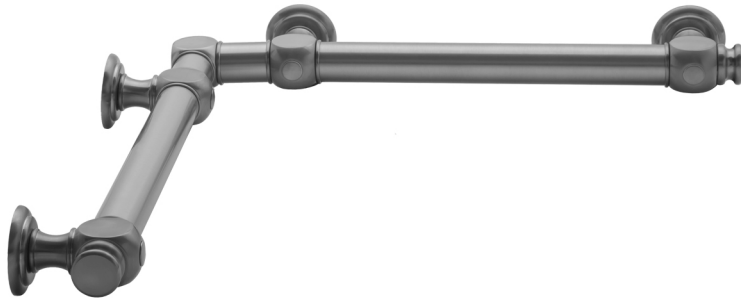

## G60 16" x 32" Inside Corner Grab Bar

Model #: G60-16-32-IC-

### FEATURES:

- Structurally engineered 90° angle
- ADA compliant when properly installed
- Horizontal section can be used as towel bar
- Style options to complement all collections
- Optional handshower sliders can be added to either bar only upon initial order
- All grab bars can be custom sized. Contact JACLO for pricing & availability
- BAR WILL BE 5" LONGER THAN LISTED LENGTH FROM CENTER OF OUTSIDE POST TO WALL
- \*NOTE: GRAB BARS OVER 32" REQUIRE A MIDDLE POST
- Grab bars 24" or longer are NOT AVAILABLE in PG or SG. For large quantity orders, please contact [hospitality@jaclo.com](mailto:hospitality@jaclo.com)