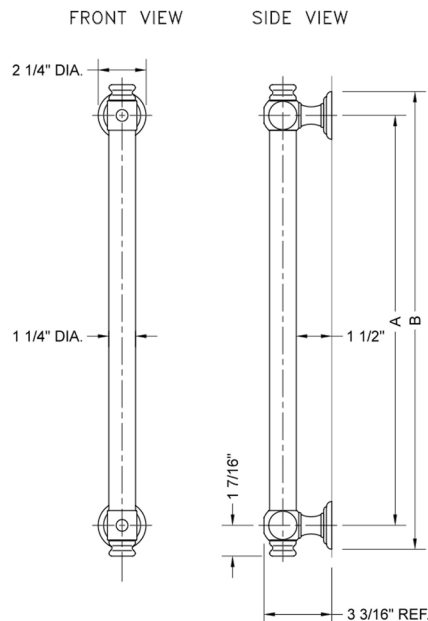

## 16" G60 Straight Grab Bar

Model #: G60-16-

### FEATURES:

- Grab bars are ADA compliant when installed properly
- All brass construction, fully polished & plated
- Style options to complement all collections
- Optional handshower sliders and toilet paper/washcloth holders can be added only upon initial order
- \*NOTE: GRAB BARS OVER 32" REQUIRE A MIDDLE POST
- All grab bars can be custom sized. Contact JACLO for pricing & availability
- Grab bars 24" or longer are NOT AVAILABLE in PG or SG. For large quantity orders, please contact [hospitality@jaclo.com](mailto:hospitality@jaclo.com)

### SPECIFICATION DRAWING:

BRASS LUXURY GRAB BAR			
PART. #	DESCRIPTION	A	B
G60-12-XX	12" CENTER TO CENTER	12"	14 1/4"
G60-16-XX	16" CENTER TO CENTER	16"	18 1/4"
G60-18-XX	18" CENTER TO CENTER	18"	20 1/4"
G60-24-XX	24" CENTER TO CENTER	24"	24 1/4"
G60-32-XX	32" CENTER TO CENTER	32"	34 1/4"
*NOTE: GRAB BARS OVER 32" REQUIRE A MIDDLE POST			
G60-36-XX	36" CENTER TO CENTER	36"	38 1/4"
G60-42-XX	42" CENTER TO CENTER	42"	44 1/4"
G60-48-XX	48" CENTER TO CENTER	48"	50 1/4"
G60-60-XX	60" CENTER TO CENTER	60"	62 1/4"