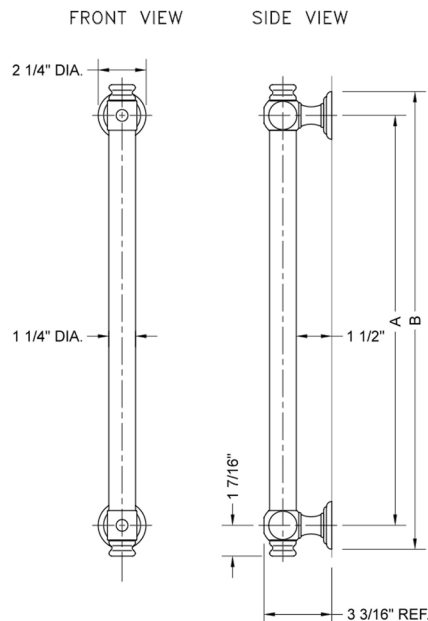

24" G60 Straight Grab Bar

Model #: G60-24-

FEATURES:

- Grab bars are ADA compliant when installed properly
- All brass construction, fully polished & plated
- Style options to complement all collections
- Optional handshower sliders and toilet paper/washcloth holders can be added only upon initial order
- *NOTE: GRAB BARS OVER 32" REQUIRE A MIDDLE POST
- All grab bars can be custom sized. Contact JACLO for pricing & availability
- Grab bars 24" or longer are NOT AVAILABLE in PG or SG. For large quantity orders, please contact hospitality@jaclo.com

SPECIFICATION DRAWING:

BRASS LUXURY GRAB BAR			
PART. #	DESCRIPTION	A	B
G60-12-XX	12" CENTER TO CENTER	12"	14 1/4"
G60-16-XX	16" CENTER TO CENTER	16"	18 1/4"
G60-18-XX	18" CENTER TO CENTER	18"	20 1/4"
G60-24-XX	24" CENTER TO CENTER	24"	24 1/4"
G60-32-XX	32" CENTER TO CENTER	32"	34 1/4"
*NOTE: GRAB BARS OVER 32" REQUIRE A MIDDLE POST			
G60-36-XX	36" CENTER TO CENTER	36"	38 1/4"
G60-42-XX	42" CENTER TO CENTER	42"	44 1/4"
G60-48-XX	48" CENTER TO CENTER	48"	50 1/4"
G60-60-XX	60" CENTER TO CENTER	60"	62 1/4"