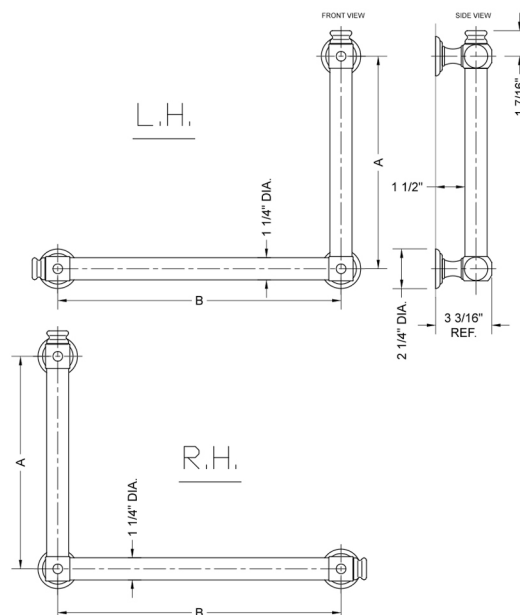

## G60 24H x 12W 90° Left Hand Grab Bar

Model #: G60-24H-12W-LH-

### FEATURES:

- Structurally engineered 90° angle
- ADA compliant when properly installed
- Horizontal section can be used as towel bar
- Style options to complement all collections
- Optional handshower sliders can be added to either bar only upon initial order
- All grab bars can be custom sized. Contact JACLO for pricing & availability
- Grab bars over 32" require middle post
- Grab bars 24" or longer are NOT AVAILABLE in PG or SG. For large quantity orders, please contact [hospitality@jaclo.com](mailto:hospitality@jaclo.com)

### SPECIFICATION DRAWING:

BRASS LUXURY GRAB BAR			
PART. #	DESCRIPTION	A H	B W
G60-12H-12W	CENTER TO CENTER	12"	12"
G60-12H-16W	CENTER TO CENTER	12"	16"
G60-12H-24W	CENTER TO CENTER	12"	24"
G60-12H-32W	CENTER TO CENTER	12"	32"
G60-16H-12W	CENTER TO CENTER	16"	12"
G60-16H-16W	CENTER TO CENTER	16"	16"
G60-16H-24W	CENTER TO CENTER	16"	24"
G60-16H-32W	CENTER TO CENTER	16"	32"
G60-24H-12W	CENTER TO CENTER	24"	12"
G60-24H-16W	CENTER TO CENTER	24"	16"
G60-24H-24W	CENTER TO CENTER	24"	24"
G60-24H-32W	CENTER TO CENTER	24"	32"
G60-32H-12W	CENTER TO CENTER	32"	12"
G60-32H-16W	CENTER TO CENTER	32"	16"
G60-32H-24W	CENTER TO CENTER	32"	24"
G60-32H-32W	CENTER TO CENTER	32"	32"