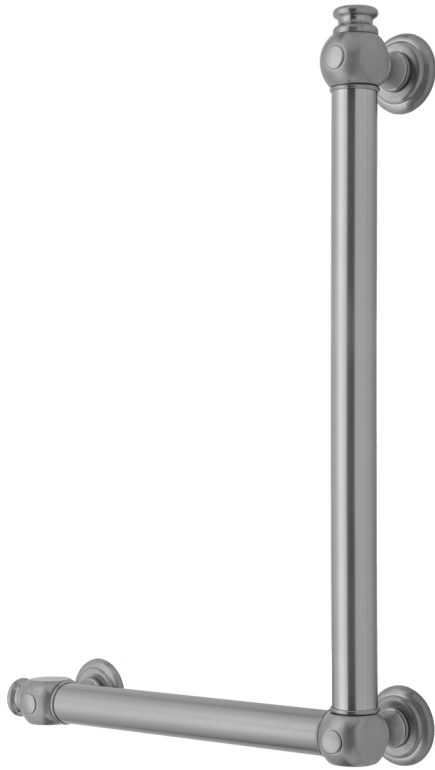

## G60 24H x 12W 90° Left Hand Grab Bar

Model #: G60-24H-12W-LH-

### FEATURES:

- Structurally engineered 90° angle
- ADA compliant when properly installed
- Horizontal section can be used as towel bar
- Style options to complement all collections
- Optional handshower sliders can be added to either bar only upon initial order
- All grab bars can be custom sized. Contact JACLO for pricing & availability
- Grab bars over 32" require middle post
- Grab bars 24" or longer are NOT AVAILABLE in PG or SG. For large quantity orders, please contact [hospitality@jaclo.com](mailto:hospitality@jaclo.com)

### AVAILABLE FINISHES:

Polished Chrome (PCH)	Satin Chrome (SC)	Bronze Umber (BU)
Satin Nickel (SN)	Pewter (PEW)	Caramel Bronze (CB)
Polished Nickel (PN)	Antique Brass (AB)	Antique Copper (ACU)
Oil-Rubbed Bronze (ORB)	Polished Brass (PB)	Polished Copper (PCU)
Vintage Bronze (VB)	Satin Brass (SB)	Matte Black (MBK)
Satin Gold (SG)	Polished Gold (PG)	Black Nickel (BKN)
White (WH)	Unlacquered Brass (ULB)	Satin Cooper (SCU)
Almond (ALD)	Amber (AMB)	Azure Blue (AZB)
Coral (COR)	Mint Green (GRN)	Stone Grey (GRY)
Lilac (LAC)	Light Blue (LBL)	Limon (LIM)
Plum (PLM)	Pink (PNK)	Red (RED)
Graphite (GPH)	Aged Unlacquered Brass (AUB)	

### SPECIFICATION DRAWING:

BRASS LUXURY GRAB BAR			
PART. #	DESCRIPTION	A H	B W
G60-12H-12W	CENTER TO CENTER	12"	12"
G60-12H-16W	CENTER TO CENTER	12"	16"
G60-12H-24W	CENTER TO CENTER	12"	24"
G60-12H-32W	CENTER TO CENTER	12"	32"
G60-16H-12W	CENTER TO CENTER	16"	12"
G60-16H-16W	CENTER TO CENTER	16"	16"
G60-16H-24W	CENTER TO CENTER	16"	24"
G60-16H-32W	CENTER TO CENTER	16"	32"
G60-24H-12W	CENTER TO CENTER	24"	12"
G60-24H-16W	CENTER TO CENTER	24"	16"
G60-24H-24W	CENTER TO CENTER	24"	24"
G60-24H-32W	CENTER TO CENTER	24"	32"
G60-32H-12W	CENTER TO CENTER	32"	12"
G60-32H-16W	CENTER TO CENTER	32"	16"
G60-32H-24W	CENTER TO CENTER	32"	24"
G60-32H-32W	CENTER TO CENTER	32"	32"