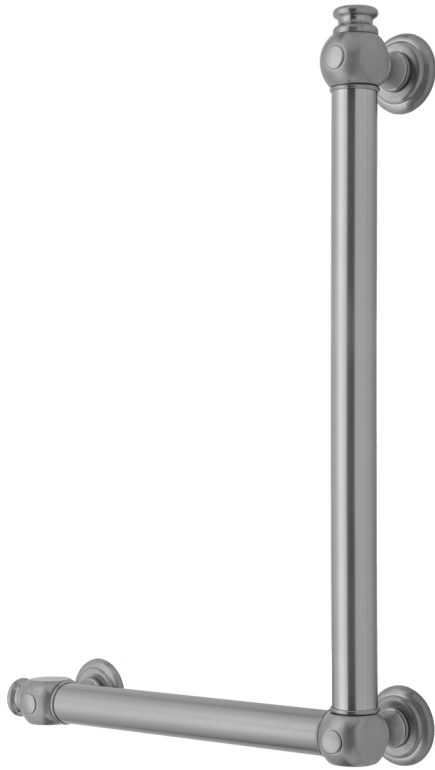

G60 32H x 16W 90° Left Hand Grab Bar

Model #: G60-32H-16W-LH-

FEATURES:

- Structurally engineered 90° angle
- ADA compliant when properly installed
- Horizontal section can be used as towel bar
- Style options to complement all collections
- Optional handshower sliders can be added to either bar only upon initial order
- All grab bars can be custom sized. Contact JACLO for pricing & availability
- Grab bars over 32" require middle post
- Grab bars 24" or longer are NOT AVAILABLE in PG or SG. For large quantity orders, please contact hospitality@jaclo.com

AVAILABLE FINISHES:

Polished Chrome (PCH)	Satin Chrome (SC)	Bronze Umber (BU)
Satin Nickel (SN)	Pewter (PEW)	Caramel Bronze (CB)
Polished Nickel (PN)	Antique Brass (AB)	Antique Copper (ACU)
Oil-Rubbed Bronze (ORB)	Polished Brass (PB)	Polished Copper (PCU)
Vintage Bronze (VB)	Satin Brass (SB)	Matte Black (MBK)
Black Nickel (BKN)	White (WH)	Unlacquered Brass (ULB)
Satin Cooper (SCU)	Almond (ALD)	Amber (AMB)
Azure Blue (AZB)	Coral (COR)	Mint Green (GRN)
Stone Grey (GRY)	Lilac (LAC)	Light Blue (LBL)
Limon (LIM)	Plum (PLM)	Pink (PNK)
Red (RED)	Graphite (GPH)	
Aged Unlacquered Brass (AUB)		

SPECIFICATION DRAWING:

BRASS LUXURY GRAB BAR			
PART. #	DESCRIPTION	A H	B W
G60-12H-12W	CENTER TO CENTER	12"	12"
G60-12H-16W	CENTER TO CENTER	12"	16"
G60-12H-24W	CENTER TO CENTER	12"	24"
G60-12H-32W	CENTER TO CENTER	12"	32"
G60-16H-12W	CENTER TO CENTER	16"	12"
G60-16H-16W	CENTER TO CENTER	16"	16"
G60-16H-24W	CENTER TO CENTER	16"	24"
G60-16H-32W	CENTER TO CENTER	16"	32"
G60-24H-12W	CENTER TO CENTER	24"	12"
G60-24H-16W	CENTER TO CENTER	24"	16"
G60-24H-24W	CENTER TO CENTER	24"	24"
G60-24H-32W	CENTER TO CENTER	24"	32"
G60-32H-12W	CENTER TO CENTER	32"	12"
G60-32H-16W	CENTER TO CENTER	32"	16"
G60-32H-24W	CENTER TO CENTER	32"	24"
G60-32H-32W	CENTER TO CENTER	32"	32"