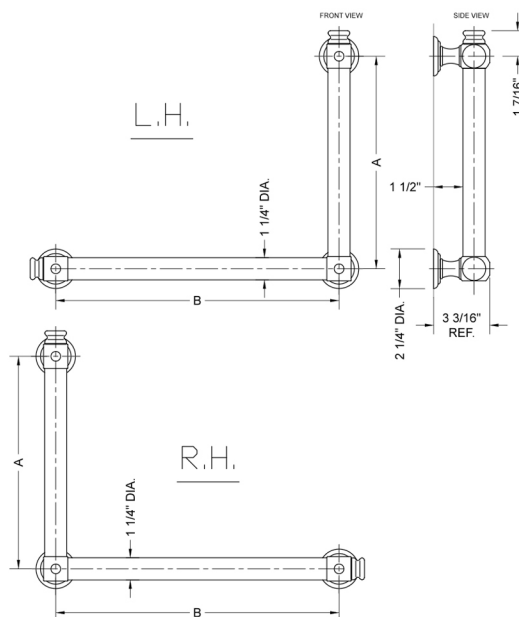

G60 32H x 16W 90° Left Hand Grab Bar

Model #: G60-32H-16W-LH-

FEATURES:

- Structurally engineered 90° angle
- ADA compliant when properly installed
- Horizontal section can be used as towel bar
- Style options to complement all collections
- Optional handshower sliders can be added to either bar only upon initial order
- All grab bars can be custom sized. Contact JACLO for pricing & availability
- Grab bars over 32" require middle post
- Grab bars 24" or longer are NOT AVAILABLE in PG or SG. For large quantity orders, please contact hospitality@jaclo.com

SPECIFICATION DRAWING:

BRASS LUXURY GRAB BAR			
PART. #	DESCRIPTION	A H	B W
G60-12H-12W	CENTER TO CENTER	12"	12"
G60-12H-16W	CENTER TO CENTER	12"	16"
G60-12H-24W	CENTER TO CENTER	12"	24"
G60-12H-32W	CENTER TO CENTER	12"	32"
G60-16H-12W	CENTER TO CENTER	16"	12"
G60-16H-16W	CENTER TO CENTER	16"	16"
G60-16H-24W	CENTER TO CENTER	16"	24"
G60-16H-32W	CENTER TO CENTER	16"	32"
G60-24H-12W	CENTER TO CENTER	24"	12"
G60-24H-16W	CENTER TO CENTER	24"	16"
G60-24H-24W	CENTER TO CENTER	24"	24"
G60-24H-32W	CENTER TO CENTER	24"	32"
G60-32H-12W	CENTER TO CENTER	32"	12"
G60-32H-16W	CENTER TO CENTER	32"	16"
G60-32H-24W	CENTER TO CENTER	32"	24"
G60-32H-32W	CENTER TO CENTER	32"	32"