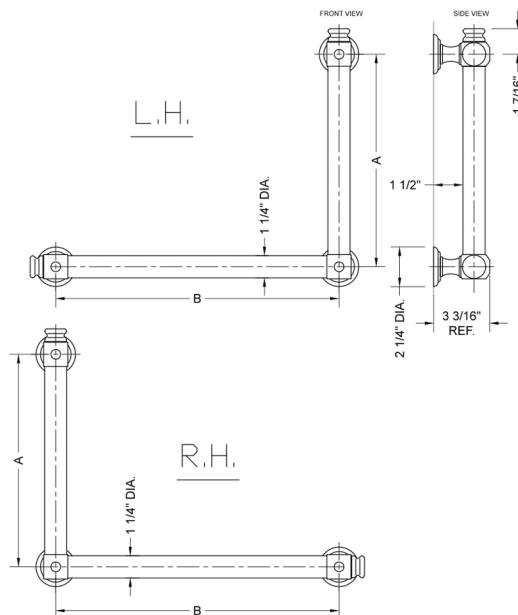

## G60 32H x 24W 90° Left Hand Grab Bar

Model #: G60-32H-24W-LH-

### FEATURES:

- Structurally engineered 90° angle
- ADA compliant when properly installed
- Horizontal section can be used as towel bar
- Style options to complement all collections
- Optional handshower sliders can be added to either bar only upon initial order
- All grab bars can be custom sized. Contact JACLO for pricing & availability
- Grab bars over 32" require middle post
- Grab bars 24" or longer are NOT AVAILABLE in PG or SG. For large quantity orders, please contact [hospitality@jaclo.com](mailto:hospitality@jaclo.com)

### SPECIFICATION DRAWING:

BRASS LUXURY GRAB BAR			
PART. #	DESCRIPTION	A H	B W
G60-12H-12W	CENTER TO CENTER	12"	12"
G60-12H-16W	CENTER TO CENTER	12"	16"
G60-12H-24W	CENTER TO CENTER	12"	24"
G60-12H-32W	CENTER TO CENTER	12"	32"
G60-16H-12W	CENTER TO CENTER	16"	12"
G60-16H-16W	CENTER TO CENTER	16"	16"
G60-16H-24W	CENTER TO CENTER	16"	24"
G60-16H-32W	CENTER TO CENTER	16"	32"
G60-24H-12W	CENTER TO CENTER	24"	12"
G60-24H-16W	CENTER TO CENTER	24"	16"
G60-24H-24W	CENTER TO CENTER	24"	24"
G60-24H-32W	CENTER TO CENTER	24"	32"
G60-32H-12W	CENTER TO CENTER	32"	12"
G60-32H-16W	CENTER TO CENTER	32"	16"
G60-32H-24W	CENTER TO CENTER	32"	24"
G60-32H-32W	CENTER TO CENTER	32"	32"