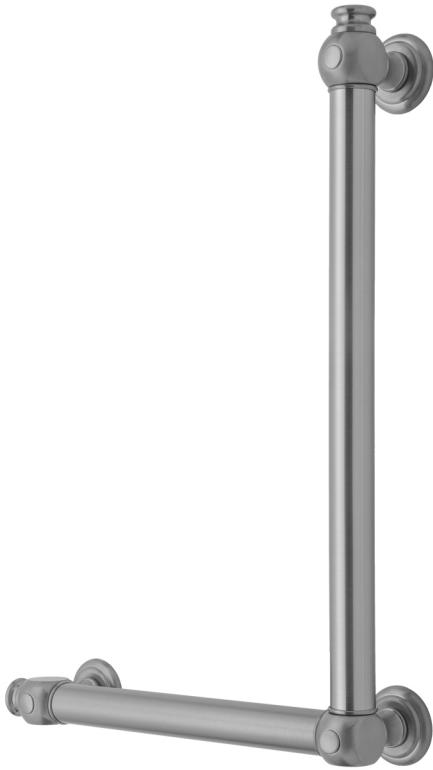

## G60 32H x 24W 90° Left Hand Grab Bar

Model #: G60-32H-24W-LH-

### FEATURES:

- Structurally engineered 90° angle
- ADA compliant when properly installed
- Horizontal section can be used as towel bar
- Style options to complement all collections
- Optional handshower sliders can be added to either bar only upon initial order
- All grab bars can be custom sized. Contact JACLO for pricing & availability
- Grab bars over 32" require middle post
- Grab bars 24" or longer are NOT AVAILABLE in PG or SG. For large quantity orders, please contact [hospitality@jaclo.com](mailto:hospitality@jaclo.com)

### AVAILABLE FINISHES:

Polished Chrome (PCH)	Satin Chrome (SC)	Bronze Umber (BU)
Satin Nickel (SN)	Pewter (PEW)	Caramel Bronze (CB)
Polished Nickel (PN)	Antique Brass (AB)	Antique Copper (ACU)
Oil-Rubbed Bronze (ORB)	Polished Brass (PB)	Polished Copper (PCU)
Vintage Bronze (VB)	Satin Brass (SB)	Matte Black (MBK)
Black Nickel (BKN)	White (WH)	Unlacquered Brass (ULB)
Satin Cooper (SCU)	Almond (ALD)	Amber (AMB)
Azure Blue (AZB)	Coral (COR)	Mint Green (GRN)
Stone Grey (GRY)	Lilac (LAC)	Light Blue (LBL)
Limon (LIM)	Plum (PLM)	Pink (PNK)
Red (RED)	Graphite (GPH)	
Aged Unlacquered Brass (AUB)		

### SPECIFICATION DRAWING:

BRASS LUXURY GRAB BAR			
PART. #	DESCRIPTION	A H	B W
G60-12H-12W	CENTER TO CENTER	12"	12"
G60-12H-16W	CENTER TO CENTER	12"	16"
G60-12H-24W	CENTER TO CENTER	12"	24"
G60-12H-32W	CENTER TO CENTER	12"	32"
G60-16H-12W	CENTER TO CENTER	16"	12"
G60-16H-16W	CENTER TO CENTER	16"	16"
G60-16H-24W	CENTER TO CENTER	16"	24"
G60-16H-32W	CENTER TO CENTER	16"	32"
G60-24H-12W	CENTER TO CENTER	24"	12"
G60-24H-16W	CENTER TO CENTER	24"	16"
G60-24H-24W	CENTER TO CENTER	24"	24"
G60-24H-32W	CENTER TO CENTER	24"	32"
G60-32H-12W	CENTER TO CENTER	32"	12"
G60-32H-16W	CENTER TO CENTER	32"	16"
G60-32H-24W	CENTER TO CENTER	32"	24"
G60-32H-32W	CENTER TO CENTER	32"	32"