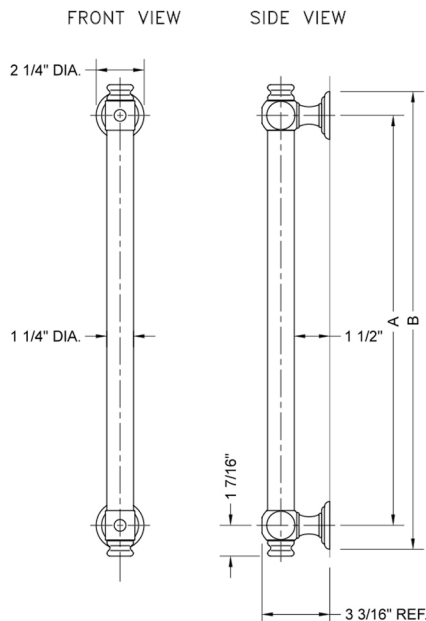

## 42" G60 Straight Grab Bar

Model #: G60-42-

### FEATURES:

- Grab bars are ADA compliant when installed properly
- All brass construction, fully polished & plated
- Style options to complement all collections
- Optional handshower sliders and toilet paper/washcloth holders can be added only upon initial order
- \*NOTE: GRAB BARS OVER 32" REQUIRE A MIDDLE POST
- All grab bars can be custom sized. Contact JACLO for pricing & availability
- Grab bars 24" or longer are NOT AVAILABLE in PG or SG. For large quantity orders, please contact [hospitality@jaclo.com](mailto:hospitality@jaclo.com)

### SPECIFICATION DRAWING:

BRASS LUXURY GRAB BAR			
PART. #	DESCRIPTION	A	B
G60-12-XX	12" CENTER TO CENTER	12"	14 1/4"
G60-16-XX	16" CENTER TO CENTER	16"	18 1/4"
G60-18-XX	18" CENTER TO CENTER	18"	20 1/4"
G60-24-XX	24" CENTER TO CENTER	24"	24 1/4"
G60-32-XX	32" CENTER TO CENTER	32"	34 1/4"
*NOTE: GRAB BARS OVER 32" REQUIRE A MIDDLE POST			
G60-36-XX	36" CENTER TO CENTER	36"	38 1/4"
G60-42-XX	42" CENTER TO CENTER	42"	44 1/4"
G60-48-XX	48" CENTER TO CENTER	48"	50 1/4"
G60-60-XX	60" CENTER TO CENTER	60"	62 1/4"