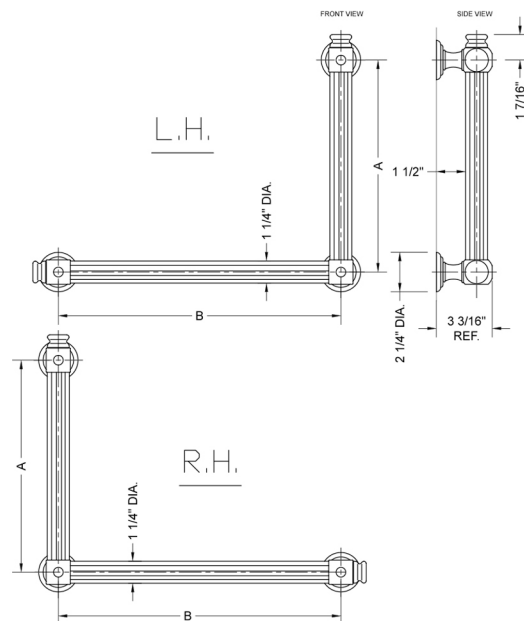

G61 12H x 24W 90° Left Hand Grab Bar

Model #: G61-12H-24W-LH-

FEATURES:

- Structurally engineered 90° angle
- ADA compliant when properly installed
- Horizontal section can be used as towel bar
- Style options to complement all collections
- Optional handshower sliders can be added to either bar only upon initial order
- All grab bars can be custom sized. Contact JACLO for pricing & availability
- Grab bars over 32" require middle post
- Grab bars 24" or longer are NOT AVAILABLE in PG or SG. For large quantity orders, please contact hospitality@jaclo.com

SPECIFICATION DRAWING:

BRASS LUXURY GRAB BAR			
PART. #	DESCRIPTION	A H	B W
G61-12H-12W	CENTER TO CENTER	12"	12"
G61-12H-16W	CENTER TO CENTER	12"	16"
G61-12H-24W	CENTER TO CENTER	12"	24"
G61-12H-32W	CENTER TO CENTER	12"	32"
G61-16H-12W	CENTER TO CENTER	16"	12"
G61-16H-16W	CENTER TO CENTER	16"	16"
G61-16H-24W	CENTER TO CENTER	16"	24"
G61-16H-32W	CENTER TO CENTER	16"	32"
G61-24H-12W	CENTER TO CENTER	24"	12"
G61-24H-16W	CENTER TO CENTER	24"	16"
G61-24H-24W	CENTER TO CENTER	24"	24"
G61-24H-32W	CENTER TO CENTER	24"	32"
G61-32H-12W	CENTER TO CENTER	32"	12"
G61-32H-16W	CENTER TO CENTER	32"	16"
G61-32H-24W	CENTER TO CENTER	32"	24"
G61-32H-32W	CENTER TO CENTER	32"	32"