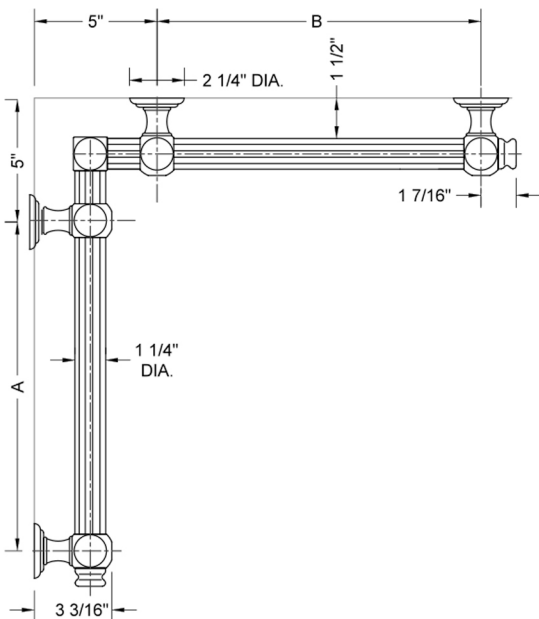

G61 16" x 16" Inside Corner Grab Bar

Model #: G61-16-16-IC-

FEATURES:

- Structurally engineered 90° angle
- ADA compliant when properly installed
- Horizontal section can be used as towel bar
- Style options to complement all collections
- Optional handshower sliders can be added to either bar only upon initial order
- All grab bars can be custom sized. Contact JACLO for pricing & availability
- BAR WILL BE 5" LONGER THAN LISTED LENGTH FROM CENTER OF OUTSIDE POST TO WALL
- *NOTE: GRAB BARS OVER 32" REQUIRE A MIDDLE POST
- Grab bars 24" or longer are NOT AVAILABLE in PG or SG. For large quantity orders, please contact hospitality@jaclo.com

SPECIFICATION DRAWING:

BRASS LUXURY GRAB BAR							
PART. #	DESCRIPTION	A	B	PART. #	DESCRIPTION	A	B
G61-12-12-IC	CENTER OF POST	12"	12"	G61-24-36-IC	CENTER OF POST	24"	36"
G61-12-16-IC	CENTER OF POST	12"	16"	G61-24-48-IC	CENTER OF POST	24"	48"
G61-12-24-IC	CENTER OF POST	12"	24"	G61-24-60-IC	CENTER OF POST	24"	60"
G61-12-32-IC	CENTER OF POST	12"	32"				
				G61-32-32-IC	CENTER OF POST	32"	32"
G61-12-36-IC	CENTER OF POST	12"	36"	G61-32-36-IC	CENTER OF POST	32"	36"
G61-12-48-IC	CENTER OF POST	12"	48"	G61-32-48-IC	CENTER OF POST	32"	48"
G61-12-60-IC	CENTER OF POST	12"	60"	G61-32-60-IC	CENTER OF POST	32"	60"
G61-16-16-IC	CENTER OF POST	16"	16"	G61-36-36-IC	CENTER OF POST	36"	36"
G61-16-24-IC	CENTER OF POST	16"	24"	G61-36-48-IC	CENTER OF POST	36"	48"
G61-16-32-IC	CENTER OF POST	16"	32"	G61-36-60-IC	CENTER OF POST	36"	60"
G61-16-36-IC	CENTER OF POST	16"	36"	G61-48-48-IC	CENTER OF POST	48"	48"
G61-16-48-IC	CENTER OF POST	16"	48"	G61-48-60-IC	CENTER OF POST	48"	60"
G61-16-60-IC	CENTER OF POST	16"	60"				
				G61-60-60-IC	CENTER OF POST	60"	60"
G61-24-24-IC	CENTER OF POST	24"	24"				
G61-24-32-IC	CENTER OF POST	24"	32"				