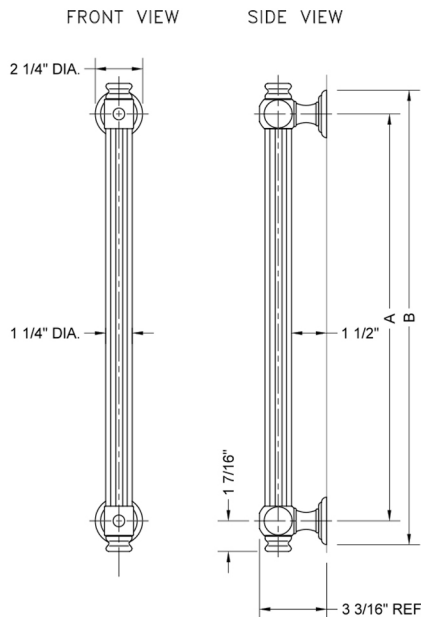

16" G61 Straight Grab Bar

Model #: G61-16-

FEATURES:

- Grab bars are ADA compliant when installed properly
- All brass construction, fully polished & plated
- Style options to complement all collections
- Optional handshower sliders and toilet paper/washcloth holders can be added only upon initial order
- *NOTE: GRAB BARS OVER 32" REQUIRE A MIDDLE POST
- All grab bars can be custom sized. Contact JACLO for pricing & availability
- Grab bars 24" or longer are NOT AVAILABLE in PG or SG. For large quantity orders, please contact hospitality@jaclo.com

SPECIFICATION DRAWING:

BRASS LUXURY GRAB BAR			
PART. #	DESCRIPTION	A	B
G61-12-XX	12" CENTER TO CENTER	12"	14 1/4"
G61-16-XX	16" CENTER TO CENTER	16"	18 1/4"
G61-18-XX	18" CENTER TO CENTER	18"	20 1/4"
G61-24-XX	24" CENTER TO CENTER	24"	24 1/4"
G61-32-XX	32" CENTER TO CENTER	32"	34 1/4"
*NOTE: GRAB BARS OVER 32" REQUIRE A MIDDLE POST			
G61-36-XX	36" CENTER TO CENTER	36"	38 1/4"
G61-42-XX	42" CENTER TO CENTER	42"	44 1/4"
G61-48-XX	48" CENTER TO CENTER	48"	50 1/4"
G61-60-XX	60" CENTER TO CENTER	60"	62 1/4"