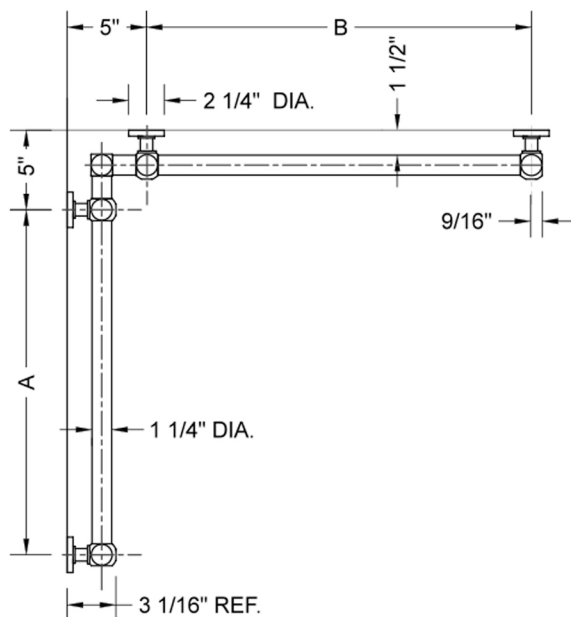

## G70 12" x 12" Inside Corner Grab Bar

Model #: G70-12-12-IC-

### FEATURES:

- Structurally engineered 90° angle
- ADA compliant when properly installed
- Horizontal section can be used as towel bar
- Style options to complement all collections
- Optional handshower sliders can be added to either bar only upon initial order
- All grab bars can be custom sized. Contact JACLO for pricing & availability
- BAR WILL BE 5" LONGER THAN LISTED LENGTH FROM CENTER OF OUTSIDE POST TO WALL
- \*NOTE: GRAB BARS OVER 32" REQUIRE A MIDDLE POST
- Grab bars 24" or longer are NOT AVAILABLE in PG or SG. For large quantity orders, please contact [hospitality@jaclo.com](mailto:hospitality@jaclo.com)

### SPECIFICATION DRAWING:

BRASS LUXURY GRAB BAR							
PART. #	DESCRIPTION	A	B	PART. #	DESCRIPTION	A	B
G70-12-12-IC	CENTER OF POST	12"	12"	G70-24-36-IC	CENTER OF POST	24"	36"
G70-12-16-IC	CENTER OF POST	12"	16"	G70-24-48-IC	CENTER OF POST	24"	48"
G70-12-24-IC	CENTER OF POST	12"	24"	G70-24-60-IC	CENTER OF POST	24"	60"
G70-12-32-IC	CENTER OF POST	12"	32"				
				G70-32-32-IC	CENTER OF POST	32"	32"
G70-12-36-IC	CENTER OF POST	12"	36"	G70-32-36-IC	CENTER OF POST	32"	36"
G70-12-48-IC	CENTER OF POST	12"	48"	G70-32-48-IC	CENTER OF POST	32"	48"
G70-12-60-IC	CENTER OF POST	12"	60"	G70-32-60-IC	CENTER OF POST	32"	60"
G70-16-16-IC	CENTER OF POST	16"	16"	G70-36-36-IC	CENTER OF POST	36"	36"
G70-16-24-IC	CENTER OF POST	16"	24"	G70-36-48-IC	CENTER OF POST	36"	48"
G70-16-32-IC	CENTER OF POST	16"	32"	G70-36-60-IC	CENTER OF POST	36"	60"
G70-16-36-IC	CENTER OF POST	16"	36"	G70-48-48-IC	CENTER OF POST	48"	48"
G70-16-48-IC	CENTER OF POST	16"	48"	G70-48-60-IC	CENTER OF POST	48"	60"
G70-16-60-IC	CENTER OF POST	16"	60"				
				G70-60-60-IC	CENTER OF POST	60"	60"
G70-24-24-IC	CENTER OF POST	24"	24"				
G70-24-32-IC	CENTER OF POST	24"	32"				