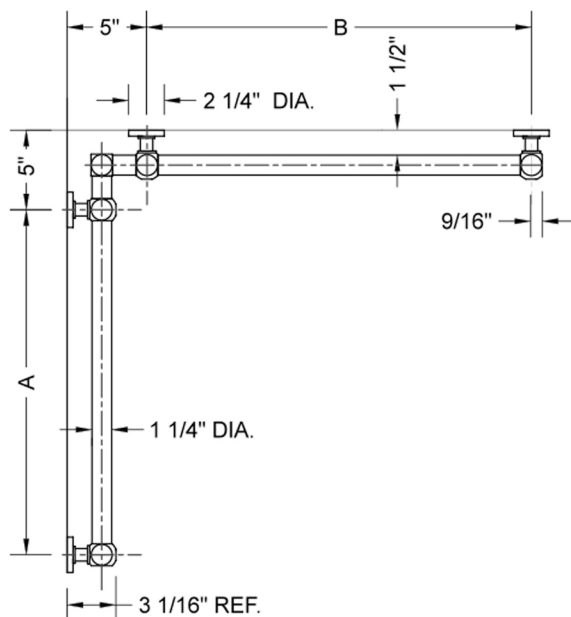

G70 16" x 24" Inside Corner Grab Bar

Model #: G70-16-24-IC-

FEATURES:

- Structurally engineered 90° angle
- ADA compliant when properly installed
- Horizontal section can be used as towel bar
- Style options to complement all collections
- Optional handshower sliders can be added to either bar only upon initial order
- All grab bars can be custom sized. Contact JACLO for pricing & availability
- BAR WILL BE 5" LONGER THAN LISTED LENGTH FROM CENTER OF OUTSIDE POST TO WALL
- *NOTE: GRAB BARS OVER 32" REQUIRE A MIDDLE POST
- Grab bars 24" or longer are NOT AVAILABLE in PG or SG. For large quantity orders, please contact hospitality@jaclo.com

SPECIFICATION DRAWING:

BRASS LUXURY GRAB BAR							
PART. #	DESCRIPTION	A	B	PART. #	DESCRIPTION	A	B
G70-12-12-IC	CENTER OF POST	12"	12"	G70-24-36-IC	CENTER OF POST	24"	36"
G70-12-16-IC	CENTER OF POST	12"	16"	G70-24-48-IC	CENTER OF POST	24"	48"
G70-12-24-IC	CENTER OF POST	12"	24"	G70-24-60-IC	CENTER OF POST	24"	60"
G70-12-32-IC	CENTER OF POST	12"	32"				
				G70-32-32-IC	CENTER OF POST	32"	32"
G70-12-36-IC	CENTER OF POST	12"	36"	G70-32-36-IC	CENTER OF POST	32"	36"
G70-12-48-IC	CENTER OF POST	12"	48"	G70-32-48-IC	CENTER OF POST	32"	48"
G70-12-60-IC	CENTER OF POST	12"	60"	G70-32-60-IC	CENTER OF POST	32"	60"
G70-16-16-IC	CENTER OF POST	16"	16"	G70-36-36-IC	CENTER OF POST	36"	36"
G70-16-24-IC	CENTER OF POST	16"	24"	G70-36-48-IC	CENTER OF POST	36"	48"
G70-16-32-IC	CENTER OF POST	16"	32"	G70-36-60-IC	CENTER OF POST	36"	60"
G70-16-36-IC	CENTER OF POST	16"	36"	G70-48-48-IC	CENTER OF POST	48"	48"
G70-16-48-IC	CENTER OF POST	16"	48"	G70-48-60-IC	CENTER OF POST	48"	60"
G70-16-60-IC	CENTER OF POST	16"	60"				
				G70-60-60-IC	CENTER OF POST	60"	60"
G70-24-24-IC	CENTER OF POST	24"	24"				
G70-24-32-IC	CENTER OF POST	24"	32"				