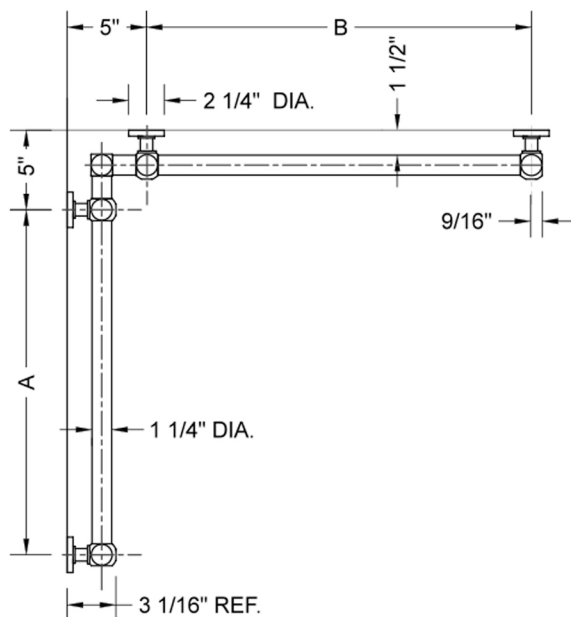

## G70 16" x 36" Inside Corner Grab Bar

Model #: G70-16-36-IC-

### FEATURES:

- Structurally engineered 90° angle
- ADA compliant when properly installed
- Horizontal section can be used as towel bar
- Style options to complement all collections
- Optional handshower sliders can be added to either bar only upon initial order
- All grab bars can be custom sized. Contact JACLO for pricing & availability
- BAR WILL BE 5" LONGER THAN LISTED LENGTH FROM CENTER OF OUTSIDE POST TO WALL
- \*NOTE: GRAB BARS OVER 32" REQUIRE A MIDDLE POST
- Grab bars 24" or longer are NOT AVAILABLE in PG or SG. For large quantity orders, please contact [hospitality@jaclo.com](mailto:hospitality@jaclo.com)

### SPECIFICATION DRAWING:

BRASS LUXURY GRAB BAR							
PART. #	DESCRIPTION	A	B	PART. #	DESCRIPTION	A	B
G70-12-12-IC	CENTER OF POST	12"	12"	G70-24-36-IC	CENTER OF POST	24"	36"
G70-12-16-IC	CENTER OF POST	12"	16"	G70-24-48-IC	CENTER OF POST	24"	48"
G70-12-24-IC	CENTER OF POST	12"	24"	G70-24-60-IC	CENTER OF POST	24"	60"
G70-12-32-IC	CENTER OF POST	12"	32"				
				G70-32-32-IC	CENTER OF POST	32"	32"
G70-12-36-IC	CENTER OF POST	12"	36"	G70-32-36-IC	CENTER OF POST	32"	36"
G70-12-48-IC	CENTER OF POST	12"	48"	G70-32-48-IC	CENTER OF POST	32"	48"
G70-12-60-IC	CENTER OF POST	12"	60"	G70-32-60-IC	CENTER OF POST	32"	60"
G70-16-16-IC	CENTER OF POST	16"	16"	G70-36-36-IC	CENTER OF POST	36"	36"
G70-16-24-IC	CENTER OF POST	16"	24"	G70-36-48-IC	CENTER OF POST	36"	48"
G70-16-32-IC	CENTER OF POST	16"	32"	G70-36-60-IC	CENTER OF POST	36"	60"
G70-16-36-IC	CENTER OF POST	16"	36"	G70-48-48-IC	CENTER OF POST	48"	48"
G70-16-48-IC	CENTER OF POST	16"	48"	G70-48-60-IC	CENTER OF POST	48"	60"
G70-16-60-IC	CENTER OF POST	16"	60"				
				G70-60-60-IC	CENTER OF POST	60"	60"
G70-24-24-IC	CENTER OF POST	24"	24"				
G70-24-32-IC	CENTER OF POST	24"	32"				