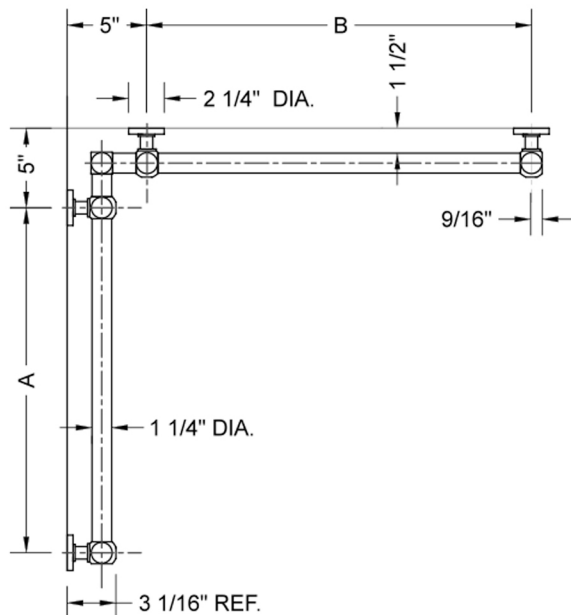

G70 24" x 32" Inside Corner Grab Bar

Model #: G70-24-32-IC-

FEATURES:

- Structurally engineered 90° angle
- ADA compliant when properly installed
- Horizontal section can be used as towel bar
- Style options to complement all collections
- Optional handshower sliders can be added to either bar only upon initial order
- All grab bars can be custom sized. Contact JACLO for pricing & availability
- BAR WILL BE 5" LONGER THAN LISTED LENGTH FROM CENTER OF OUTSIDE POST TO WALL
- *NOTE: GRAB BARS OVER 32" REQUIRE A MIDDLE POST
- NOT AVAILABLE in PG or SG. For large quantity orders, please contact hospitality@jaclo.com

SPECIFICATION DRAWING:

BRASS LUXURY GRAB BAR							
PART. #	DESCRIPTION	A	B	PART. #	DESCRIPTION	A	B
G70-12-12-IC	CENTER OF POST	12"	12"	G70-24-36-IC	CENTER OF POST	24"	36"
G70-12-16-IC	CENTER OF POST	12"	16"	G70-24-48-IC	CENTER OF POST	24"	48"
G70-12-24-IC	CENTER OF POST	12"	24"	G70-24-60-IC	CENTER OF POST	24"	60"
G70-12-32-IC	CENTER OF POST	12"	32"				
				G70-32-32-IC	CENTER OF POST	32"	32"
G70-12-36-IC	CENTER OF POST	12"	36"	G70-32-36-IC	CENTER OF POST	32"	36"
G70-12-48-IC	CENTER OF POST	12"	48"	G70-32-48-IC	CENTER OF POST	32"	48"
G70-12-60-IC	CENTER OF POST	12"	60"	G70-32-60-IC	CENTER OF POST	32"	60"
G70-16-16-IC	CENTER OF POST	16"	16"	G70-36-36-IC	CENTER OF POST	36"	36"
G70-16-24-IC	CENTER OF POST	16"	24"	G70-36-48-IC	CENTER OF POST	36"	48"
G70-16-32-IC	CENTER OF POST	16"	32"	G70-36-60-IC	CENTER OF POST	36"	60"
G70-16-36-IC	CENTER OF POST	16"	36"	G70-48-48-IC	CENTER OF POST	48"	48"
G70-16-48-IC	CENTER OF POST	16"	48"	G70-48-60-IC	CENTER OF POST	48"	60"
G70-16-60-IC	CENTER OF POST	16"	60"				
				G70-60-60-IC	CENTER OF POST	60"	60"
G70-24-24-IC	CENTER OF POST	24"	24"				
G70-24-32-IC	CENTER OF POST	24"	32"				