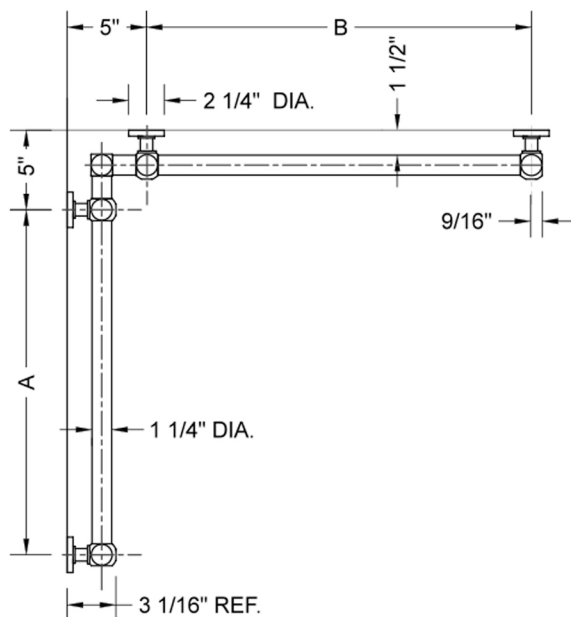

G70 36" x 36" Inside Corner Grab Bar

Model #: G70-36-36-IC-

FEATURES:

- Structurally engineered 90° angle
- ADA compliant when properly installed
- Horizontal section can be used as towel bar
- Style options to complement all collections
- Optional handshower sliders can be added to either bar only upon initial order
- All grab bars can be custom sized. Contact JACLO for pricing & availability
- BAR WILL BE 5" LONGER THAN LISTED LENGTH FROM CENTER OF OUTSIDE POST TO WALL
- *NOTE: GRAB BARS OVER 32" REQUIRE A MIDDLE POST
- NOT AVAILABLE in PG or SG. For large quantity orders, please contact hospitality@jaclo.com

SPECIFICATION DRAWING:

BRASS LUXURY GRAB BAR							
PART. #	DESCRIPTION	A	B	PART. #	DESCRIPTION	A	B
G70-12-12-IC	CENTER OF POST	12"	12"	G70-24-36-IC	CENTER OF POST	24"	36"
G70-12-16-IC	CENTER OF POST	12"	16"	G70-24-48-IC	CENTER OF POST	24"	48"
G70-12-24-IC	CENTER OF POST	12"	24"	G70-24-60-IC	CENTER OF POST	24"	60"
G70-12-32-IC	CENTER OF POST	12"	32"				
				G70-32-32-IC	CENTER OF POST	32"	32"
G70-12-36-IC	CENTER OF POST	12"	36"	G70-32-36-IC	CENTER OF POST	32"	36"
G70-12-48-IC	CENTER OF POST	12"	48"	G70-32-48-IC	CENTER OF POST	32"	48"
G70-12-60-IC	CENTER OF POST	12"	60"	G70-32-60-IC	CENTER OF POST	32"	60"
G70-16-16-IC	CENTER OF POST	16"	16"	G70-36-36-IC	CENTER OF POST	36"	36"
G70-16-24-IC	CENTER OF POST	16"	24"	G70-36-48-IC	CENTER OF POST	36"	48"
G70-16-32-IC	CENTER OF POST	16"	32"	G70-36-60-IC	CENTER OF POST	36"	60"
G70-16-36-IC	CENTER OF POST	16"	36"	G70-48-48-IC	CENTER OF POST	48"	48"
G70-16-48-IC	CENTER OF POST	16"	48"	G70-48-60-IC	CENTER OF POST	48"	60"
G70-16-60-IC	CENTER OF POST	16"	60"				
				G70-60-60-IC	CENTER OF POST	60"	60"
G70-24-24-IC	CENTER OF POST	24"	24"				
G70-24-32-IC	CENTER OF POST	24"	32"				