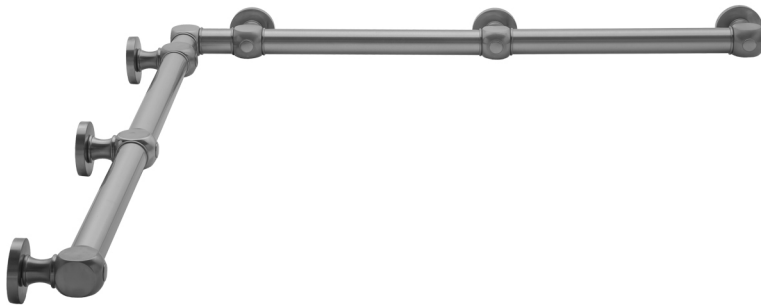

G70 36" x 36" Inside Corner Grab Bar

Model #: G70-36-36-IC-

FEATURES:

- Structurally engineered 90° angle
- ADA compliant when properly installed
- Horizontal section can be used as towel bar
- Style options to complement all collections
- Optional handshower sliders can be added to either bar only upon initial order
- All grab bars can be custom sized. Contact JACLO for pricing & availability
- BAR WILL BE 5" LONGER THAN LISTED LENGTH FROM CENTER OF OUTSIDE POST TO WALL
- *NOTE: GRAB BARS OVER 32" REQUIRE A MIDDLE POST
- NOT AVAILABLE in PG or SG. For large quantity orders, please contact hospitality@jaclo.com

SPECIFICATION DRAWING:

BRASS LUXURY GRAB BAR							
PART. #	DESCRIPTION	A	B	PART. #	DESCRIPTION	A	B
G70-12-12-IC	CENTER OF POST	12"	12"	G70-24-36-IC	CENTER OF POST	24"	36"
G70-12-16-IC	CENTER OF POST	12"	16"	G70-24-48-IC	CENTER OF POST	24"	48"
G70-12-24-IC	CENTER OF POST	12"	24"	G70-24-60-IC	CENTER OF POST	24"	60"
G70-12-32-IC	CENTER OF POST	12"	32"				
				G70-32-32-IC	CENTER OF POST	32"	32"
G70-12-36-IC	CENTER OF POST	12"	36"	G70-32-36-IC	CENTER OF POST	32"	36"
G70-12-48-IC	CENTER OF POST	12"	48"	G70-32-48-IC	CENTER OF POST	32"	48"
G70-12-60-IC	CENTER OF POST	12"	60"	G70-32-60-IC	CENTER OF POST	32"	60"
G70-16-16-IC	CENTER OF POST	16"	16"	G70-36-36-IC	CENTER OF POST	36"	36"
G70-16-24-IC	CENTER OF POST	16"	24"	G70-36-48-IC	CENTER OF POST	36"	48"
G70-16-32-IC	CENTER OF POST	16"	32"	G70-36-60-IC	CENTER OF POST	36"	60"
G70-16-36-IC	CENTER OF POST	16"	36"	G70-48-48-IC	CENTER OF POST	48"	48"
G70-16-48-IC	CENTER OF POST	16"	48"	G70-48-60-IC	CENTER OF POST	48"	60"
G70-16-60-IC	CENTER OF POST	16"	60"				
				G70-60-60-IC	CENTER OF POST	60"	60"
G70-24-24-IC	CENTER OF POST	24"	24"				
G70-24-32-IC	CENTER OF POST	24"	32"				