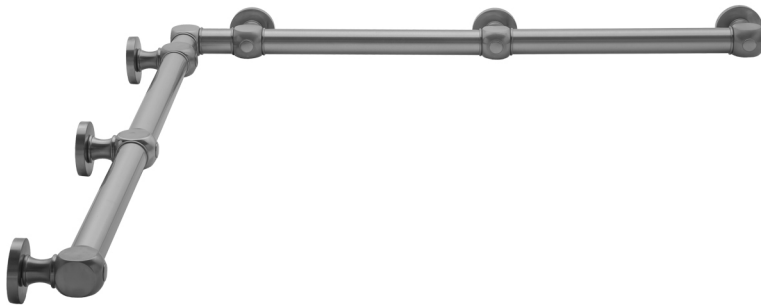

G70 48" x 60" Inside Corner Grab Bar

Model #: G70-48-60-IC-

FEATURES:

- Structurally engineered 90° angle
- ADA compliant when properly installed
- Horizontal section can be used as towel bar
- Style options to complement all collections
- Optional handshower sliders can be added to either bar only upon initial order
- All grab bars can be custom sized. Contact JACLO for pricing & availability
- BAR WILL BE 5" LONGER THAN LISTED LENGTH FROM CENTER OF OUTSIDE POST TO WALL
- *NOTE: GRAB BARS OVER 32" REQUIRE A MIDDLE POST
- NOT AVAILABLE in PG or SG. For large quantity orders, please contact hospitality@jaclo.com

SPECIFICATION DRAWING:

BRASS LUXURY GRAB BAR							
PART. #	DESCRIPTION	A	B	PART. #	DESCRIPTION	A	B
G70-12-12-IC	CENTER OF POST	12"	12"	G70-24-36-IC	CENTER OF POST	24"	36"
G70-12-16-IC	CENTER OF POST	12"	16"	G70-24-48-IC	CENTER OF POST	24"	48"
G70-12-24-IC	CENTER OF POST	12"	24"	G70-24-60-IC	CENTER OF POST	24"	60"
G70-12-32-IC	CENTER OF POST	12"	32"				
G70-12-36-IC	CENTER OF POST	12"	36"	G70-32-32-IC	CENTER OF POST	32"	32"
G70-12-48-IC	CENTER OF POST	12"	48"	G70-32-36-IC	CENTER OF POST	32"	36"
G70-12-60-IC	CENTER OF POST	12"	60"	G70-32-48-IC	CENTER OF POST	32"	48"
				G70-32-60-IC	CENTER OF POST	32"	60"
G70-16-16-IC	CENTER OF POST	16"	16"				
G70-16-24-IC	CENTER OF POST	16"	24"	G70-36-36-IC	CENTER OF POST	36"	36"
G70-16-32-IC	CENTER OF POST	16"	32"	G70-36-48-IC	CENTER OF POST	36"	48"
				G70-36-60-IC	CENTER OF POST	36"	60"
G70-16-36-IC	CENTER OF POST	16"	36"				
G70-16-48-IC	CENTER OF POST	16"	48"	G70-48-48-IC	CENTER OF POST	48"	48"
G70-16-60-IC	CENTER OF POST	16"	60"	G70-48-60-IC	CENTER OF POST	48"	60"
G70-24-24-IC	CENTER OF POST	24"	24"	G70-60-60-IC	CENTER OF POST	60"	60"
G70-24-32-IC	CENTER OF POST	24"	32"				