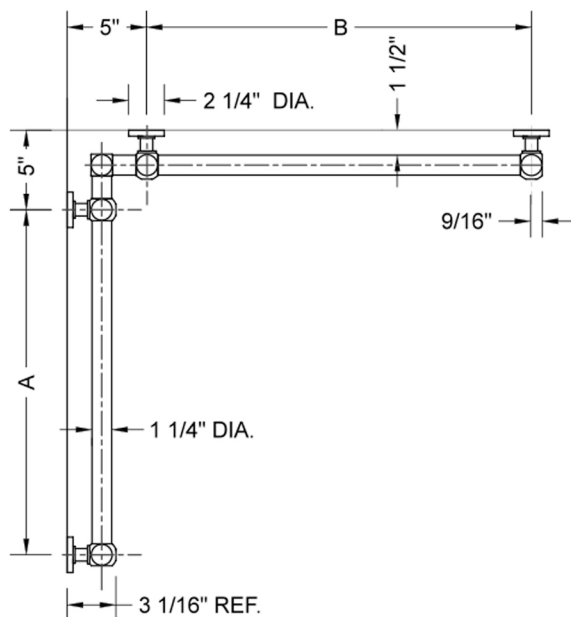

G70 48" x 60" Inside Corner Grab Bar

Model #: G70-48-60-IC-

FEATURES:

- Structurally engineered 90° angle
- ADA compliant when properly installed
- Horizontal section can be used as towel bar
- Style options to complement all collections
- Optional handshower sliders can be added to either bar only upon initial order
- All grab bars can be custom sized. Contact JACLO for pricing & availability
- BAR WILL BE 5" LONGER THAN LISTED LENGTH FROM CENTER OF OUTSIDE POST TO WALL
- *NOTE: GRAB BARS OVER 32" REQUIRE A MIDDLE POST
- NOT AVAILABLE in PG or SG. For large quantity orders, please contact hospitality@jaclo.com

SPECIFICATION DRAWING:

BRASS LUXURY GRAB BAR							
PART. #	DESCRIPTION	A	B	PART. #	DESCRIPTION	A	B
G70-12-12-IC	CENTER OF POST	12"	12"	G70-24-36-IC	CENTER OF POST	24"	36"
G70-12-16-IC	CENTER OF POST	12"	16"	G70-24-48-IC	CENTER OF POST	24"	48"
G70-12-24-IC	CENTER OF POST	12"	24"	G70-24-60-IC	CENTER OF POST	24"	60"
G70-12-32-IC	CENTER OF POST	12"	32"				
G70-12-36-IC	CENTER OF POST	12"	36"	G70-32-32-IC	CENTER OF POST	32"	32"
G70-12-48-IC	CENTER OF POST	12"	48"	G70-32-36-IC	CENTER OF POST	32"	36"
G70-12-60-IC	CENTER OF POST	12"	60"	G70-32-48-IC	CENTER OF POST	32"	48"
				G70-32-60-IC	CENTER OF POST	32"	60"
G70-16-16-IC	CENTER OF POST	16"	16"				
G70-16-24-IC	CENTER OF POST	16"	24"	G70-36-36-IC	CENTER OF POST	36"	36"
G70-16-32-IC	CENTER OF POST	16"	32"	G70-36-48-IC	CENTER OF POST	36"	48"
				G70-36-60-IC	CENTER OF POST	36"	60"
G70-16-36-IC	CENTER OF POST	16"	36"				
G70-16-48-IC	CENTER OF POST	16"	48"	G70-48-48-IC	CENTER OF POST	48"	48"
G70-16-60-IC	CENTER OF POST	16"	60"	G70-48-60-IC	CENTER OF POST	48"	60"
G70-24-24-IC	CENTER OF POST	24"	24"	G70-60-60-IC	CENTER OF POST	60"	60"
G70-24-32-IC	CENTER OF POST	24"	32"				