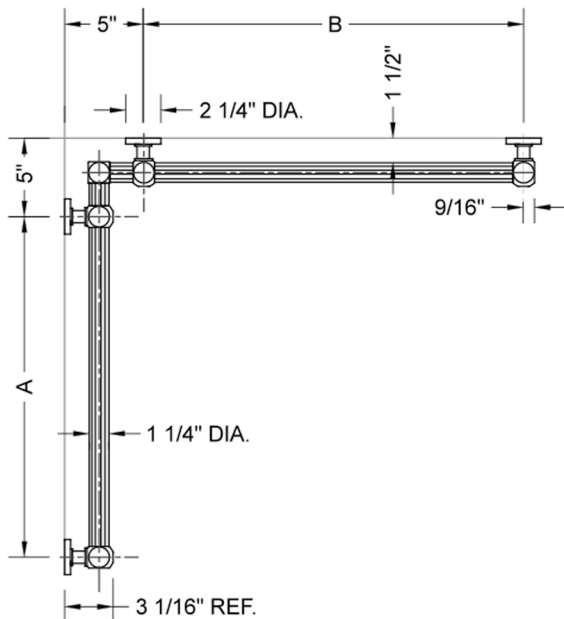

G71 12" x 12" Inside Corner Grab Bar

Model #: G71-12-12-IC-

FEATURES:

- Structurally engineered 90° angle
- ADA compliant when properly installed
- Horizontal section can be used as towel bar
- Style options to complement all collections
- Optional handshower sliders can be added to either bar only upon initial order
- All grab bars can be custom sized. Contact JACLO for pricing & availability
- BAR WILL BE 5" LONGER THAN LISTED LENGTH FROM CENTER OF OUTSIDE POST TO WALL
- *NOTE: GRAB BARS OVER 32" REQUIRE A MIDDLE POST
- Grab bars 24" or longer are NOT AVAILABLE in PG or SG. For large quantity orders, please contact hospitality@jaclo.com

SPECIFICATION DRAWING:

BRASS LUXURY GRAB BAR							
PART. #	DESCRIPTION	A	B	PART. #	DESCRIPTION	A	B
G71-12-12-IC	CENTER OF POST	12"	12"	G71-24-36-IC	CENTER OF POST	24"	36"
G71-12-16-IC	CENTER OF POST	12"	16"	G71-24-48-IC	CENTER OF POST	24"	48"
G71-12-24-IC	CENTER OF POST	12"	24"	G71-24-60-IC	CENTER OF POST	24"	60"
G71-12-32-IC	CENTER OF POST	12"	32"				
				G71-32-32-IC	CENTER OF POST	32"	32"
G71-12-36-IC	CENTER OF POST	12"	36"	G71-32-36-IC	CENTER OF POST	32"	36"
G71-12-48-IC	CENTER OF POST	12"	48"	G71-32-48-IC	CENTER OF POST	32"	48"
G71-12-60-IC	CENTER OF POST	12"	60"	G71-32-60-IC	CENTER OF POST	32"	60"
G71-16-16-IC	CENTER OF POST	16"	16"	G71-36-36-IC	CENTER OF POST	36"	36"
G71-16-24-IC	CENTER OF POST	16"	24"	G71-36-48-IC	CENTER OF POST	36"	48"
G71-16-32-IC	CENTER OF POST	16"	32"	G71-36-60-IC	CENTER OF POST	36"	60"
G71-16-36-IC	CENTER OF POST	16"	36"	G71-48-48-IC	CENTER OF POST	48"	48"
G71-16-48-IC	CENTER OF POST	16"	48"	G71-48-60-IC	CENTER OF POST	48"	60"
G71-16-60-IC	CENTER OF POST	16"	60"				
				G71-60-60-IC	CENTER OF POST	60"	60"
G71-24-24-IC	CENTER OF POST	24"	24"				
G71-24-32-IC	CENTER OF POST	24"	32"				