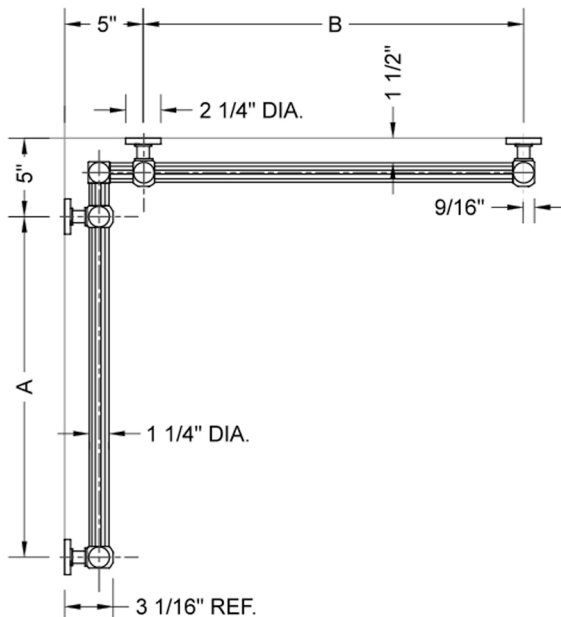

G71 24" x 24" Inside Corner Grab Bar

Model #: G71-24-24-IC-

FEATURES:

- Structurally engineered 90° angle
- ADA compliant when properly installed
- Horizontal section can be used as towel bar
- Style options to complement all collections
- Optional handshower sliders can be added to either bar only upon initial order
- All grab bars can be custom sized. Contact JACLO for pricing & availability
- BAR WILL BE 5" LONGER THAN LISTED LENGTH FROM CENTER OF OUTSIDE POST TO WALL
- *NOTE: GRAB BARS OVER 32" REQUIRE A MIDDLE POST
- NOT AVAILABLE in PG or SG. For large quantity orders, please contact hospitality@jaclo.com

SPECIFICATION DRAWING:

BRASS LUXURY GRAB BAR							
PART. #	DESCRIPTION	A	B	PART. #	DESCRIPTION	A	B
G71-12-12-IC	CENTER OF POST	12"	12"	G71-24-36-IC	CENTER OF POST	24"	36"
G71-12-16-IC	CENTER OF POST	12"	16"	G71-24-48-IC	CENTER OF POST	24"	48"
G71-12-24-IC	CENTER OF POST	12"	24"	G71-24-60-IC	CENTER OF POST	24"	60"
G71-12-32-IC	CENTER OF POST	12"	32"				
				G71-32-32-IC	CENTER OF POST	32"	32"
G71-12-36-IC	CENTER OF POST	12"	36"	G71-32-36-IC	CENTER OF POST	32"	36"
G71-12-48-IC	CENTER OF POST	12"	48"	G71-32-48-IC	CENTER OF POST	32"	48"
G71-12-60-IC	CENTER OF POST	12"	60"	G71-32-60-IC	CENTER OF POST	32"	60"
G71-16-16-IC	CENTER OF POST	16"	16"	G71-36-36-IC	CENTER OF POST	36"	36"
G71-16-24-IC	CENTER OF POST	16"	24"	G71-36-48-IC	CENTER OF POST	36"	48"
G71-16-32-IC	CENTER OF POST	16"	32"	G71-36-60-IC	CENTER OF POST	36"	60"
G71-16-36-IC	CENTER OF POST	16"	36"	G71-48-48-IC	CENTER OF POST	48"	48"
G71-16-48-IC	CENTER OF POST	16"	48"	G71-48-60-IC	CENTER OF POST	48"	60"
G71-16-60-IC	CENTER OF POST	16"	60"				
				G71-60-60-IC	CENTER OF POST	60"	60"
G71-24-24-IC	CENTER OF POST	24"	24"				
G71-24-32-IC	CENTER OF POST	24"	32"				