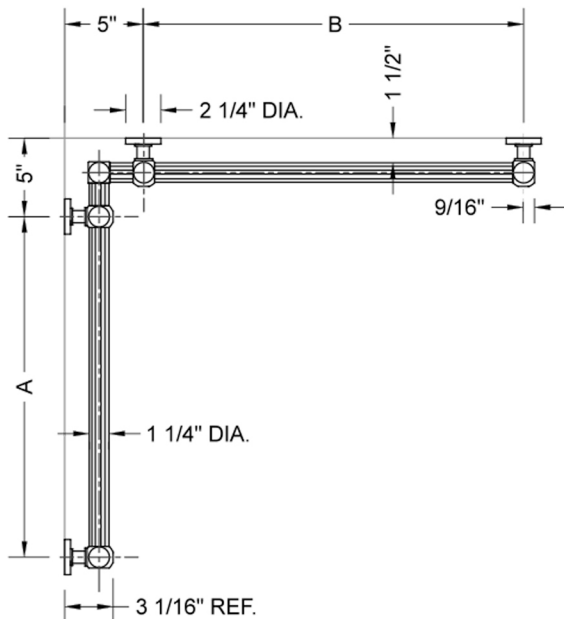

## G71 32" x 32" Inside Corner Grab Bar

Model #: G71-32-32-IC-

### FEATURES:

- Structurally engineered 90° angle
- ADA compliant when properly installed
- Horizontal section can be used as towel bar
- Style options to complement all collections
- Optional handshower sliders can be added to either bar only upon initial order
- All grab bars can be custom sized. Contact JACLO for pricing & availability
- BAR WILL BE 5" LONGER THAN LISTED LENGTH FROM CENTER OF OUTSIDE POST TO WALL
- \*NOTE: GRAB BARS OVER 32" REQUIRE A MIDDLE POST
- NOT AVAILABLE in PG or SG. For large quantity orders, please contact [hospitality@jaclo.com](mailto:hospitality@jaclo.com)

### SPECIFICATION DRAWING:

BRASS LUXURY GRAB BAR							
PART. #	DESCRIPTION	A	B	PART. #	DESCRIPTION	A	B
G71-12-12-IC	CENTER OF POST	12"	12"	G71-24-36-IC	CENTER OF POST	24"	36"
G71-12-16-IC	CENTER OF POST	12"	16"	G71-24-48-IC	CENTER OF POST	24"	48"
G71-12-24-IC	CENTER OF POST	12"	24"	G71-24-60-IC	CENTER OF POST	24"	60"
G71-12-32-IC	CENTER OF POST	12"	32"				
				G71-32-32-IC	CENTER OF POST	32"	32"
G71-12-36-IC	CENTER OF POST	12"	36"	G71-32-36-IC	CENTER OF POST	32"	36"
G71-12-48-IC	CENTER OF POST	12"	48"	G71-32-48-IC	CENTER OF POST	32"	48"
G71-12-60-IC	CENTER OF POST	12"	60"	G71-32-60-IC	CENTER OF POST	32"	60"
G71-16-16-IC	CENTER OF POST	16"	16"	G71-36-36-IC	CENTER OF POST	36"	36"
G71-16-24-IC	CENTER OF POST	16"	24"	G71-36-48-IC	CENTER OF POST	36"	48"
G71-16-32-IC	CENTER OF POST	16"	32"	G71-36-60-IC	CENTER OF POST	36"	60"
G71-16-36-IC	CENTER OF POST	16"	36"	G71-48-48-IC	CENTER OF POST	48"	48"
G71-16-48-IC	CENTER OF POST	16"	48"	G71-48-60-IC	CENTER OF POST	48"	60"
G71-16-60-IC	CENTER OF POST	16"	60"				
				G71-60-60-IC	CENTER OF POST	60"	60"
G71-24-24-IC	CENTER OF POST	24"	24"				
G71-24-32-IC	CENTER OF POST	24"	32"				