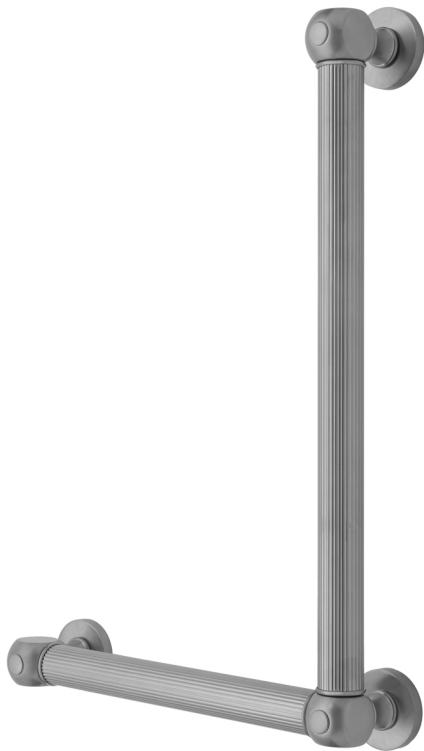

G71 32H x 24W 90° Left Hand Grab Bar

Model #: G71-32H-24W-LH-

FEATURES:

- Structurally engineered 90° angle
- ADA compliant when properly installed
- Horizontal section can be used as towel bar
- Style options to complement all collections
- Optional handshower sliders can be added to either bar only upon initial order
- All grab bars can be custom sized. Contact JACLO for pricing & availability
- Grab bars over 32" require middle post
- Grab bars 24" or longer are NOT AVAILABLE in PG or SG. For large quantity orders, please contact hospitality@jaclo.com

AVAILABLE FINISHES:

Polished Chrome (PCH)	Satin Chrome (SC)	Bronze Umber (BU)
Satin Nickel (SN)	Pewter (PEW)	Caramel Bronze (CB)
Polished Nickel (PN)	Antique Brass (AB)	Antique Copper (ACU)
Oil-Rubbed Bronze (ORB)	Polished Brass (PB)	Polished Copper (PCU)
Vintage Bronze (VB)	Satin Brass (SB)	Matte Black (MBK)
Black Nickel (BKN)	White (WH)	Unlacquered Brass (ULB)
Satin Cooper (SCU)	Almond (ALD)	Amber (AMB)
Azure Blue (AZB)	Coral (COR)	Mint Green (GRN)
Stone Grey (GRY)	Lilac (LAC)	Light Blue (LBL)
Limon (LIM)	Plum (PLM)	Pink (PNK)
Red (RED)	Graphite (GPH)	
Aged Unlacquered Brass (AUB)		

SPECIFICATION DRAWING:

BRASS LUXURY GRAB BAR			
PART. #	DESCRIPTION	A H	B W
G71-12H-12W	CENTER TO CENTER	12"	12"
G71-12H-16W	CENTER TO CENTER	12"	16"
G71-12H-24W	CENTER TO CENTER	12"	24"
G71-12H-32W	CENTER TO CENTER	12"	32"
G71-16H-12W	CENTER TO CENTER	16"	12"
G71-16H-16W	CENTER TO CENTER	16"	16"
G71-16H-24W	CENTER TO CENTER	16"	24"
G71-16H-32W	CENTER TO CENTER	16"	32"
G71-24H-12W	CENTER TO CENTER	24"	12"
G71-24H-16W	CENTER TO CENTER	24"	16"
G71-24H-24W	CENTER TO CENTER	24"	24"
G71-24H-32W	CENTER TO CENTER	24"	32"
G71-32H-12W	CENTER TO CENTER	32"	12"
G71-32H-16W	CENTER TO CENTER	32"	16"
G71-32H-24W	CENTER TO CENTER	32"	24"
G71-32H-32W	CENTER TO CENTER	32"	32"