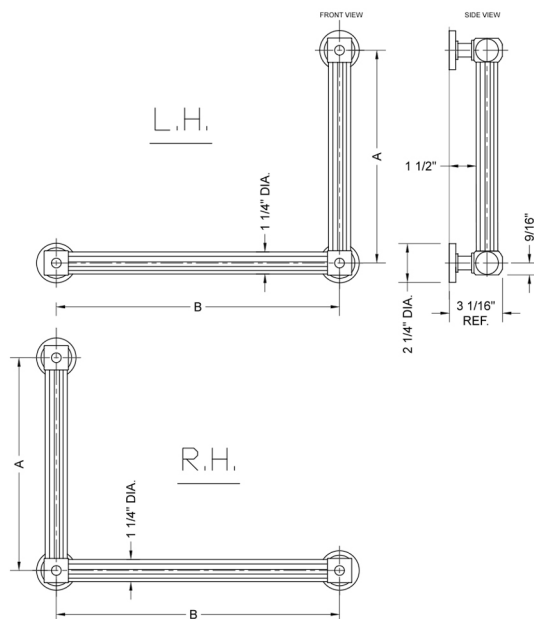

G71 32H x 24W 90° Left Hand Grab Bar

Model #: G71-32H-24W-LH-

FEATURES:

- Structurally engineered 90° angle
- ADA compliant when properly installed
- Horizontal section can be used as towel bar
- Style options to complement all collections
- Optional handshower sliders can be added to either bar only upon initial order
- All grab bars can be custom sized. Contact JACLO for pricing & availability
- Grab bars over 32" require middle post
- Grab bars 24" or longer are NOT AVAILABLE in PG or SG. For large quantity orders, please contact hospitality@jaclo.com

SPECIFICATION DRAWING:

BRASS LUXURY GRAB BAR			
PART. #	DESCRIPTION	A H	B W
G71-12H-12W	CENTER TO CENTER	12"	12"
G71-12H-16W	CENTER TO CENTER	12"	16"
G71-12H-24W	CENTER TO CENTER	12"	24"
G71-12H-32W	CENTER TO CENTER	12"	32"
G71-16H-12W	CENTER TO CENTER	16"	12"
G71-16H-16W	CENTER TO CENTER	16"	16"
G71-16H-24W	CENTER TO CENTER	16"	24"
G71-16H-32W	CENTER TO CENTER	16"	32"
G71-24H-12W	CENTER TO CENTER	24"	12"
G71-24H-16W	CENTER TO CENTER	24"	16"
G71-24H-24W	CENTER TO CENTER	24"	24"
G71-24H-32W	CENTER TO CENTER	24"	32"
G71-32H-12W	CENTER TO CENTER	32"	12"
G71-32H-16W	CENTER TO CENTER	32"	16"
G71-32H-24W	CENTER TO CENTER	32"	24"
G71-32H-32W	CENTER TO CENTER	32"	32"