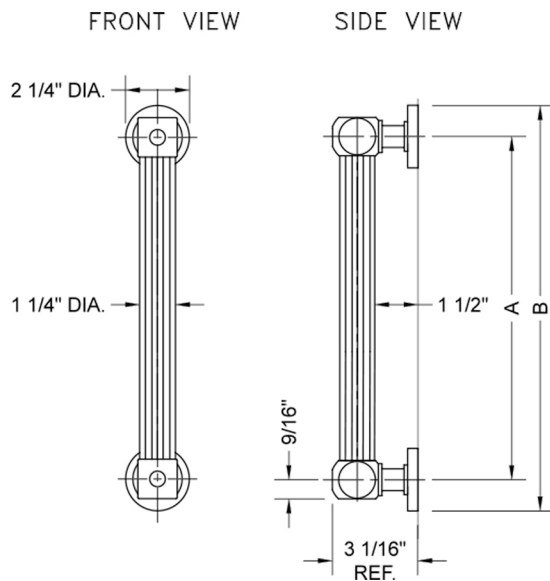

36" G71 Straight Grab Bar

Model #: G71-36-

FEATURES:

- Grab bars are ADA compliant when installed properly
- All brass construction, fully polished & plated
- Style options to complement all collections
- Optional handshower sliders and toilet paper/washcloth holders can be added only upon initial order
- *NOTE: GRAB BARS OVER 32" REQUIRE A MIDDLE POST
- All grab bars can be custom sized. Contact JACLO for pricing & availability
- Grab bars 24" or longer are NOT AVAILABLE in PG or SG. For large quantity orders, please contact hospitality@jaclo.com

SPECIFICATION DRAWING:

BRASS LUXURY GRAB BARS			
PART. #	DESCRIPTION	A	B
G71-12-XX	12" GRAB BAR	12"	14 1/4"
G71-16-XX	16" GRAB BAR	16"	18 1/4"
G71-18-XX	18" GRAB BAR	18"	20 1/4"
G71-24-XX	24" GRAB BAR	24"	26 1/4"
G71-32-XX	32" GRAB BAR	32"	34 1/4"
<i>*NOTE: GRAB BARS OVER 32" REQUIRE A MIDDLE POST</i>			
G71-36-XX	36" GRAB BAR	36"	38 1/4"
G71-42-XX	42" GRAB BAR	42"	44 1/4"
G71-48-XX	48" GRAB BAR	48"	50 1/4"
G71-60-XX	60" GRAB BAR	60"	62 1/4"