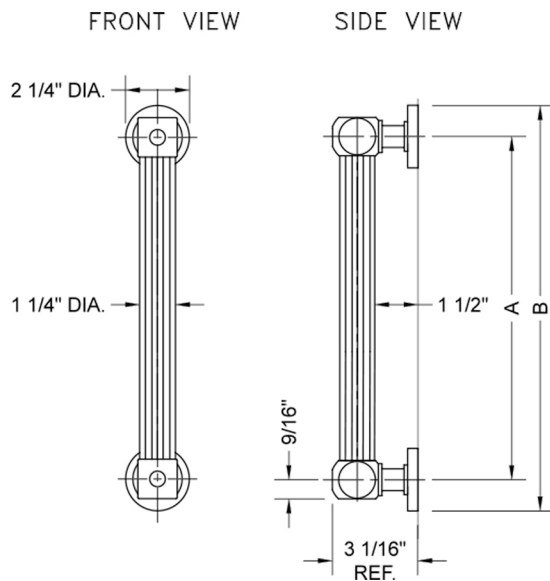

60" G71 Straight Grab Bar

Model #: G71-60-

FEATURES:

- Grab bars are ADA compliant when installed properly
- All brass construction, fully polished & plated
- Style options to complement all collections
- Optional handshower sliders and toilet paper/washcloth holders can be added only upon initial order
- *NOTE: GRAB BARS OVER 32" REQUIRE A MIDDLE POST
- All grab bars can be custom sized. Contact JACLO for pricing & availability
- Grab bars 24" or longer are NOT AVAILABLE in PG or SG. For large quantity orders, please contact hospitality@jaclo.com

SPECIFICATION DRAWING:

BRASS LUXURY GRAB BARS			
PART. #	DESCRIPTION	A	B
G71-12-XX	12" GRAB BAR	12"	14 1/4"
G71-16-XX	16" GRAB BAR	16"	18 1/4"
G71-18-XX	18" GRAB BAR	18"	20 1/4"
G71-24-XX	24" GRAB BAR	24"	26 1/4"
G71-32-XX	32" GRAB BAR	32"	34 1/4"
<i>*NOTE: GRAB BARS OVER 32" REQUIRE A MIDDLE POST</i>			
G71-36-XX	36" GRAB BAR	36"	38 1/4"
G71-42-XX	42" GRAB BAR	42"	44 1/4"
G71-48-XX	48" GRAB BAR	48"	50 1/4"
G71-60-XX	60" GRAB BAR	60"	62 1/4"