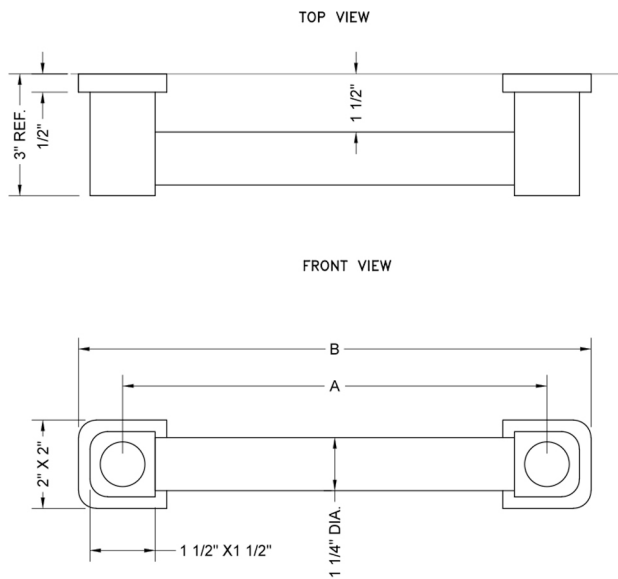

## 32" G80 Straight Grab Bar

Model #: G80-32-

### FEATURES:

- ADA compliant when properly installed
- All brass construction, fully polished & plated
- \*NOTE: GRAB BARS OVER 32" REQUIRE A MIDDLE POST
- All grab bars can be custom sized. Contact JACLO for pricing & availability
- Optional handshower sliders and toilet paper/wash cloth holders can be added only upon initial order. Must be factory installed
- Grab bars 24" or longer are NOT AVAILABLE in PG or SG. For large quantity orders, please contact [hospitality@jaclo.com](mailto:hospitality@jaclo.com)

### SPECIFICATION DRAWING:

CONTEMPO LUXURY GRAB BAR 1 1/4"			
PART. #	SPECIFICS	A	B
G80-12-XXX	12" C TO C	12"	14"
G80-16-XXX	16" C TO C	16"	18"
G80-18-XXX	18" C TO C	18"	20"
G80-24-XXX	24" C TO C	24"	26"
G80-32-XXX	32" C TO C	32"	34"
G80-36-XXX	36" C TO C	36"	38"
G80-42-XXX	42" C TO C	42"	44"
G80-48-XXX	48" C TO C	48"	50"