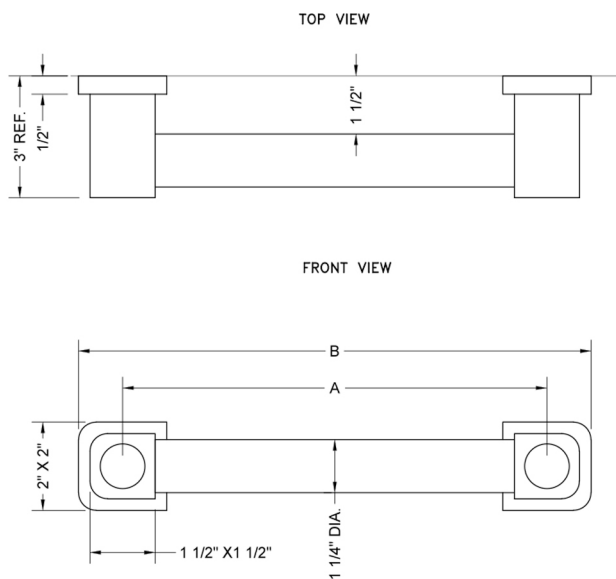

36" G80 Straight Grab Bar

Model #: G80-36-

FEATURES:

- ADA compliant when properly installed
- All brass construction, fully polished & plated
- *NOTE: GRAB BARS OVER 32" REQUIRE A MIDDLE POST
- All grab bars can be custom sized. Contact JACLO for pricing & availability
- Optional handshower sliders and toilet paper/wash cloth holders can be added only upon initial order. Must be factory installed
- Grab bars 24" or longer are NOT AVAILABLE in PG or SG. For large quantity orders, please contact hospitality@jaclo.com

SPECIFICATION DRAWING:

CONTEMPO LUXURY GRAB BAR 1 1/4"			
PART. #	SPECIFICS	A	B
G80-12-XXX	12" C TO C	12"	14"
G80-16-XXX	16" C TO C	16"	18"
G80-18-XXX	18" C TO C	18"	20"
G80-24-XXX	24" C TO C	24"	26"
G80-32-XXX	32" C TO C	32"	34"
G80-36-XXX	36" C TO C	36"	38"
G80-42-XXX	42" C TO C	42"	44"
G80-48-XXX	48" C TO C	48"	50"