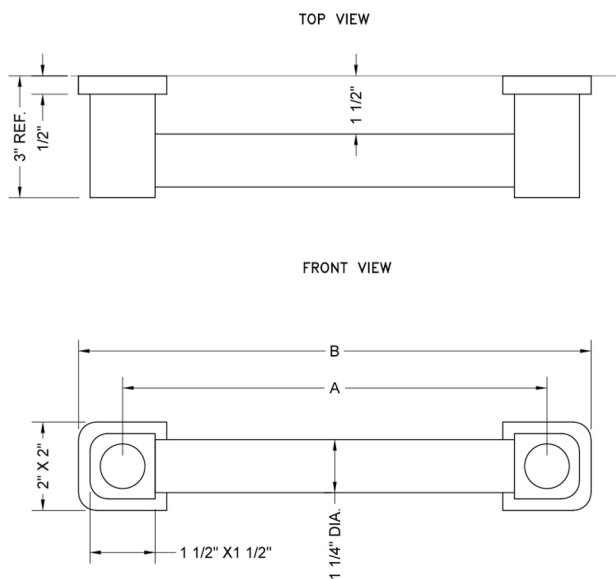

42" G80 Straight Grab Bar

Model #: G80-42-

FEATURES:

- ADA compliant when properly installed
- All brass construction, fully polished & plated
- *NOTE: GRAB BARS OVER 32" REQUIRE A MIDDLE POST
- All grab bars can be custom sized. Contact JACLO for pricing & availability
- Optional handshower sliders and toilet paper/wash cloth holders can be added only upon initial order. Must be factory installed
- Grab bars 24" or longer are NOT AVAILABLE in PG or SG. For large quantity orders, please contact hospitality@jaclo.com

SPECIFICATION DRAWING:

CONTEMPO LUXURY GRAB BAR 1 1/4"			
PART. #	SPECIFICS	A	B
G80-12-XXX	12" C TO C	12"	14"
G80-16-XXX	16" C TO C	16"	18"
G80-18-XXX	18" C TO C	18"	20"
G80-24-XXX	24" C TO C	24"	26"
G80-32-XXX	32" C TO C	32"	34"
G80-36-XXX	36" C TO C	36"	38"
G80-42-XXX	42" C TO C	42"	44"
G80-48-XXX	48" C TO C	48"	50"