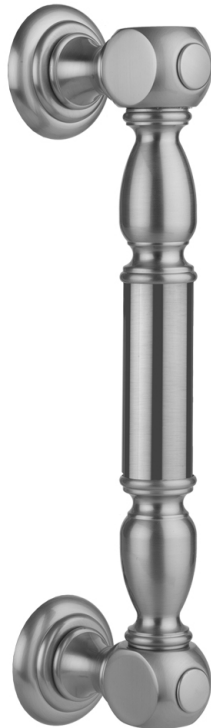

12" H2O Front Mount Shower Door Pull with Finials

Model #: H20-FM-12-

FEATURES:

- Can be mounted vertically or horizontally
- Can be used as a towel bar, foot rest, or shaving station when mounted horizontally
- Not to be used as a grab bar
- All brass construction, fully polished & plated
- For Glass Installation: Separate mounting kit required (HDL-GLSKIT)
- Custom sizes available- Contact JACLO for pricing & availability
- Door pulls 24" or longer are NOT AVAILABLE in PG or SG. For large quantity orders, please contact hospitality@jaclo.com

AVAILABLE FINISHES:

Polished Chrome (PCH)	Satin Chrome (SC)	Bronze Umber (BU)
Satin Nickel (SN)	Pewter (PEW)	Caramel Bronze (CB)
Polished Nickel (PN)	Antique Brass (AB)	Antique Copper (ACU)
Oil-Rubbed Bronze (ORB)	Polished Brass (PB)	Polished Copper (PCU)
Vintage Bronze (VB)	Satin Brass (SB)	Matte Black (MBK)
Satin Gold (SG)	Polished Gold (PG)	Black Nickel (BKN)
White (WH)	Unlacquered Brass (ULB)	Satin Cooper (SCU)
Almond (ALD)	Amber (AMB)	Azure Blue (AZB)
Coral (COR)	Mint Green (GRN)	Stone Grey (GRY)
Lilac (LAC)	Light Blue (LBL)	Limon (LIM)
Plum (PLM)	Pink (PNK)	Red (RED)
Graphite (GPH)	Aged Unlacquered Brass (AUB)	

SPECIFICATION DRAWING:

BRASS LUXURY FRONT MOUNT DOOR PULL			
PART. #	DESCRIPTION	A	B
H20-FM-8	8" CENTER TO CENTER	8"	10"
H20-FM-12	12" CENTER TO CENTER	12"	14"
H20-FM-16	16" CENTER TO CENTER	16"	18"
H20-FM-18	18" CENTER TO CENTER	18"	20"
H20-FM-24	24" CENTER TO CENTER	24"	26"
H20-FM-32	32" CENTER TO CENTER	32"	34"

NOTE: H20-FM 6" CENTER TO CENTER AVAILABLE