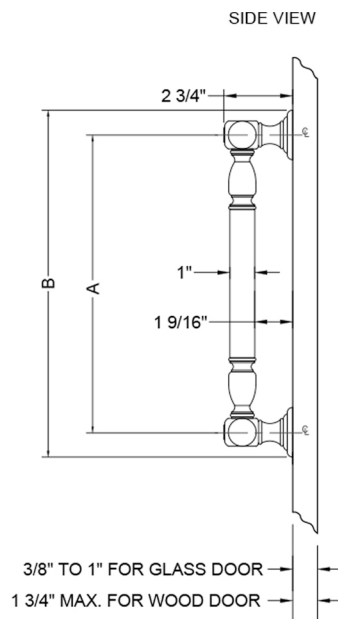

12" H2O Front Mount Shower Door Pull with Finials

Model #: H20-FM-12-

FEATURES:

- Can be mounted vertically or horizontally
- Can be used as a towel bar, foot rest, or shaving station when mounted horizontally
- Not to be used as a grab bar
- All brass construction, fully polished & plated
- For Glass Installation: Separate mounting kit required (HDL-GLSKIT)
- Custom sizes available- Contact JACLO for pricing & availability
- Door pulls 24" or longer are NOT AVAILABLE in PG or SG. For large quantity orders, please contact hospitality@jaclo.com

SPECIFICATION DRAWING:

BRASS LUXURY FRONT MOUNT DOOR PULL			
PART. #	DESCRIPTION	A	B
H20-FM-8	8" CENTER TO CENTER	8"	10"
H20-FM-12	12" CENTER TO CENTER	12"	14"
H20-FM-16	16" CENTER TO CENTER	16"	18"
H20-FM-18	18" CENTER TO CENTER	18"	20"
H20-FM-24	24" CENTER TO CENTER	24"	26"
H20-FM-32	32" CENTER TO CENTER	32"	34"

NOTE: H20-FM 6" CENTER TO CENTER AVAILABLE