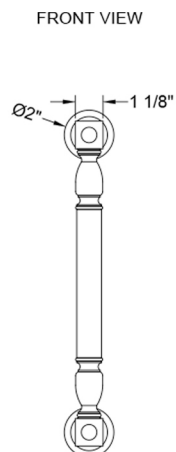

12" H2O Front Mount Shower Door Pull with Finials

Model #: H20-FM-12-

FEATURES:

- Can be mounted vertically or horizontally
- Can be used as a towel bar, foot rest, or shaving station when mounted horizontally
- Not to be used as a grab bar
- All brass construction, fully polished & plated
- For Glass Installation: Separate mounting kit required (HDL-GLSKIT)
- Custom sizes available- Contact JACLO for pricing & availability
- Door pulls 24" or longer are NOT AVAILABLE in PG or SG. For large quantity orders, please contact hospitality@jaclo.com

SPECIFICATION DRAWING:

BRASS LUXURY FRONT MOUNT DOOR PULL			
PART. #	DESCRIPTION	A	B
H20-FM-8	8" CENTER TO CENTER	8"	10"
H20-FM-12	12" CENTER TO CENTER	12"	14"
H20-FM-16	16" CENTER TO CENTER	16"	18"
H20-FM-18	18" CENTER TO CENTER	18"	20"
H20-FM-24	24" CENTER TO CENTER	24"	26"
H20-FM-32	32" CENTER TO CENTER	32"	34"

NOTE: H20-FM 6" CENTER TO CENTER AVAILABLE