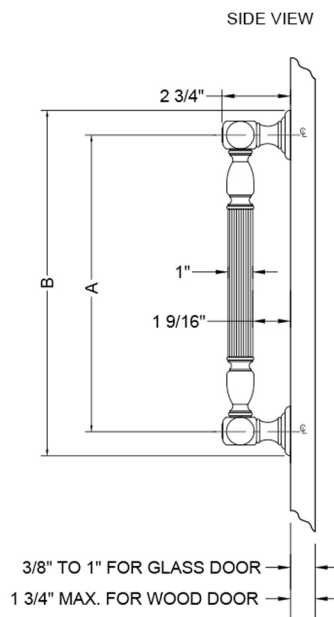

12" H21 Front Mount Shower Door Pull with Finials

Model #: H21-FM-12-

FEATURES:

- Can be mounted vertically or horizontally
- Can be used as a towel bar, foot rest, or shaving station when mounted horizontally
- Not to be used as a grab bar
- All brass construction, fully polished & plated
- For Glass Installation: Separate mounting kit required (HDL-GLSKIT)
- Custom sizes available- Contact JACLO for pricing & availability
- Door pulls 24" or longer are NOT AVAILABLE in PG or SG. For large quantity orders, please contact hospitality@jaclo.com

SPECIFICATION DRAWING:

BRASS LUXURY FRONT MOUNT DOOR PULL			
PART. #	DESCRIPTION	A	B
H21-FM-8	8" CENTER TO CENTER	8"	10"
H21-FM-12	12" CENTER TO CENTER	12"	14"
H21-FM-16	16" CENTER TO CENTER	16"	18"
H21-FM-18	18" CENTER TO CENTER	18"	20"
H21-FM-24	24" CENTER TO CENTER	24"	26"
H21-FM-32	32" CENTER TO CENTER	32"	34"