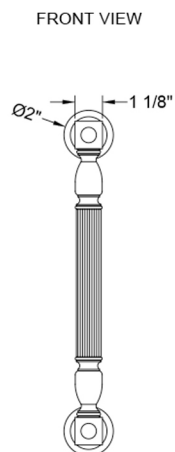

12" H21 Front Mount Shower Door Pull with Finials

Model #: H21-FM-12-

FEATURES:

- Can be mounted vertically or horizontally
- Can be used as a towel bar, foot rest, or shaving station when mounted horizontally
- Not to be used as a grab bar
- All brass construction, fully polished & plated
- For Glass Installation: Separate mounting kit required (HDL-GLSKIT)
- Custom sizes available- Contact JACLO for pricing & availability
- Door pulls 24" or longer are NOT AVAILABLE in PG or SG. For large quantity orders, please contact hospitality@jaclo.com

SPECIFICATION DRAWING:

BRASS LUXURY FRONT MOUNT DOOR PULL			
PART. #	DESCRIPTION	A	B
H21-FM-8	8" CENTER TO CENTER	8"	10"
H21-FM-12	12" CENTER TO CENTER	12"	14"
H21-FM-16	16" CENTER TO CENTER	16"	18"
H21-FM-18	18" CENTER TO CENTER	18"	20"
H21-FM-24	24" CENTER TO CENTER	24"	26"
H21-FM-32	32" CENTER TO CENTER	32"	34"