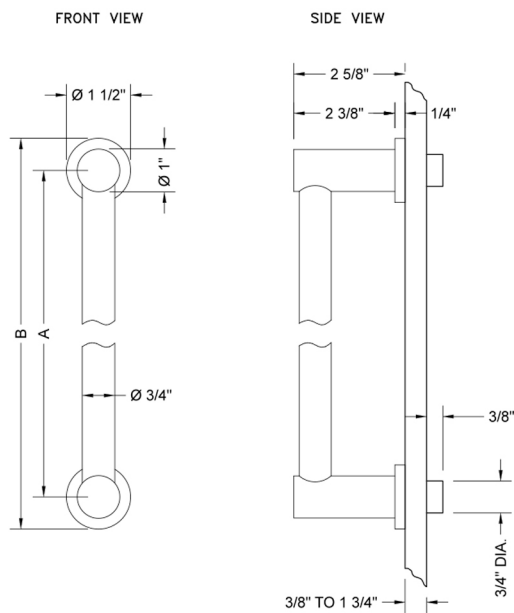

## 16" H40 Contempo II Front Mount Shower Door Pull

Model #: H40-FM-16-

### FEATURES:

- Can be mounted vertically or horizontally
- Can be used as a towel bar, foot rest, or shaving station when mounted horizontally
- Not to be used as a grab bar
- All brass construction, fully polished & plated
- For Glass Installation: Separate mounting kit required (H40-GLSKIT)
- Custom sizes available- Contact JACLO for pricing & availability
- Door pulls 24" or longer are NOT AVAILABLE in PG or SG. For large quantity orders, please contact [hospitality@jaclo.com](mailto:hospitality@jaclo.com)

### SPECIFICATION DRAWING:

CONTEMPO FRONT MOUNT DOOR PULL			
PART. #	SPECIFICS	A	B
H40-FM-XXX	6" C TO C	6"	7 1/2"
H40-FM-08-XXX	8" C TO C	8"	9 1/2"
H40-FM-12-XXX	12" C TO C	12"	13 1/2"
H40-FM-16-XXX	16" C TO C	16"	17 1/2"
H40-FM-18-XXX	18" C TO C	18"	19 1/2"
H40-FM-24-XXX	24" C TO C	24"	25 1/2"
H40-FM-32-XXX	32" C TO C	32"	33 1/2"