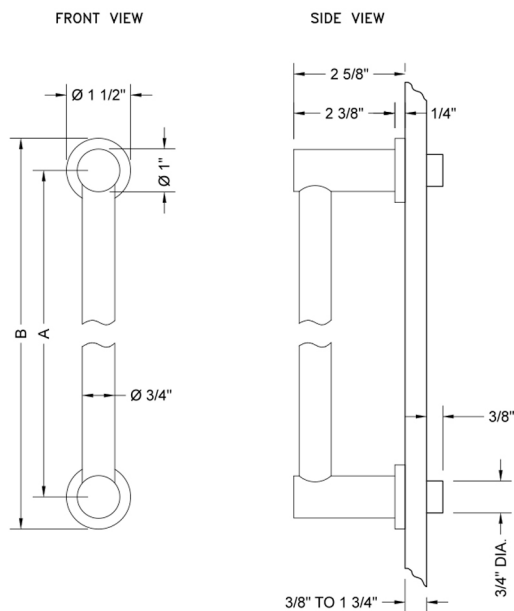

## 24" H40 Contempo II Front Mount Shower Door Pull

Model #: H40-FM-24-

### FEATURES:

- Can be mounted vertically or horizontally
- Can be used as a towel bar, foot rest, or shaving station when mounted horizontally
- Not to be used as a grab bar
- All brass construction, fully polished & plated
- For Glass Installation: Separate mounting kit required (H40-GLSKIT)
- Custom sizes available- Contact JACLO for pricing & availability
- Door pulls 24" or longer are NOT AVAILABLE in PG or SG. For large quantity orders, please contact [hospitality@jaclo.com](mailto:hospitality@jaclo.com)

### SPECIFICATION DRAWING:

CONTEMPO FRONT MOUNT DOOR PULL			
PART. #	SPECIFICS	A	B
H40-FM-XXX	6" C TO C	6"	7 1/2"
H40-FM-08-XXX	8" C TO C	8"	9 1/2"
H40-FM-12-XXX	12" C TO C	12"	13 1/2"
H40-FM-16-XXX	16" C TO C	16"	17 1/2"
H40-FM-18-XXX	18" C TO C	18"	19 1/2"
H40-FM-24-XXX	24" C TO C	24"	25 1/2"
H40-FM-32-XXX	32" C TO C	32"	33 1/2"