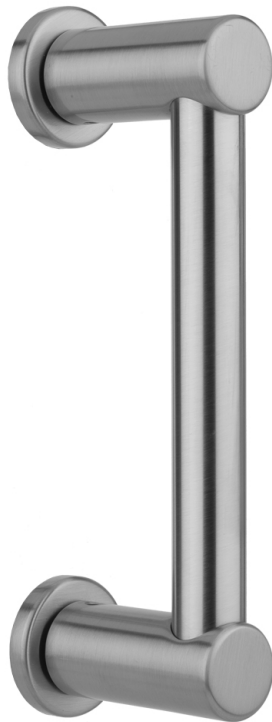

32" H40 Contempo II Front Mount Shower Door Pull

Model #: H40-FM-32-

FEATURES:

- Can be mounted vertically or horizontally
- Can be used as a towel bar, foot rest, or shaving station when mounted horizontally
- Not to be used as a grab bar
- All brass construction, fully polished & plated
- For Glass Installation: Separate mounting kit required (H40-GLSKIT)
- Custom sizes available- Contact JACLO for pricing & availability
- Door pulls 24" or longer are NOT AVAILABLE in PG or SG. For large quantity orders, please contact hospitality@jaclo.com

AVAILABLE FINISHES:

Polished Chrome (PCH)	Satin Chrome (SC)	Bronze Umber (BU)
Satin Nickel (SN)	Pewter (PEW)	Caramel Bronze (CB)
Polished Nickel (PN)	Antique Brass (AB)	Antique Copper (ACU)
Oil-Rubbed Bronze (ORB)	Polished Brass (PB)	Polished Copper (PCU)
Vintage Bronze (VB)	Satin Brass (SB)	Matte Black (MBK)
Black Nickel (BKN)	White (WH)	Unlacquered Brass (ULB)
Satin Cooper (SCU)	Almond (ALD)	Amber (AMB)
Azure Blue (AZB)	Coral (COR)	Mint Green (GRN)
Stone Grey (GRY)	Lilac (LAC)	Light Blue (LBL)
Limon (LIM)	Plum (PLM)	Pink (PNK)
Red (RED)	Graphite (GPH)	
Aged Unlacquered Brass (AUB)		

SPECIFICATION DRAWING:

CONTEMPO FRONT MOUNT DOOR PULL			
PART. #	SPECIFICS	A	B
H40-FM-XXX	6" C TO C	6"	7 1/2"
H40-FM-08-XXX	8" C TO C	8"	9 1/2"
H40-FM-12-XXX	12" C TO C	12"	13 1/2"
H40-FM-16-XXX	16" C TO C	16"	17 1/2"
H40-FM-18-XXX	18" C TO C	18"	19 1/2"
H40-FM-24-XXX	24" C TO C	24"	25 1/2"
H40-FM-32-XXX	32" C TO C	32"	33 1/2"