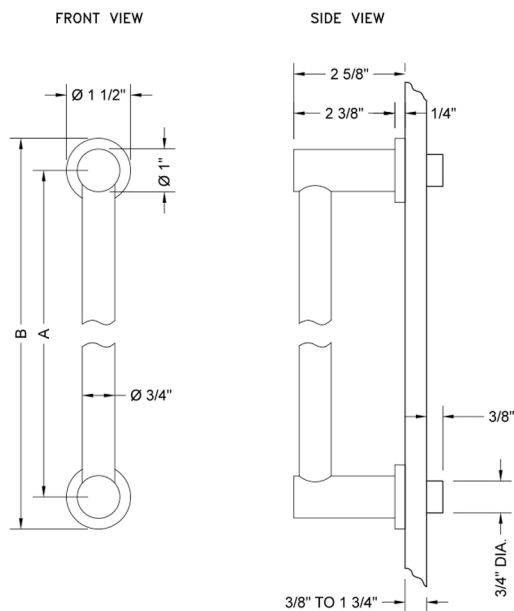

32" H40 Contempo II Front Mount Shower Door Pull

Model #: H40-FM-32-

FEATURES:

- Can be mounted vertically or horizontally
- Can be used as a towel bar, foot rest, or shaving station when mounted horizontally
- Not to be used as a grab bar
- All brass construction, fully polished & plated
- For Glass Installation: Separate mounting kit required (H40-GLSKIT)
- Custom sizes available- Contact JACLO for pricing & availability
- Door pulls 24" or longer are NOT AVAILABLE in PG or SG. For large quantity orders, please contact hospitality@jaclo.com

SPECIFICATION DRAWING:

CONTEMPO FRONT MOUNT DOOR PULL			
PART. #	SPECIFICS	A	B
H40-FM-XXX	6" C TO C	6"	7 1/2"
H40-FM-08-XXX	8" C TO C	8"	9 1/2"
H40-FM-12-XXX	12" C TO C	12"	13 1/2"
H40-FM-16-XXX	16" C TO C	16"	17 1/2"
H40-FM-18-XXX	18" C TO C	18"	19 1/2"
H40-FM-24-XXX	24" C TO C	24"	25 1/2"
H40-FM-32-XXX	32" C TO C	32"	33 1/2"