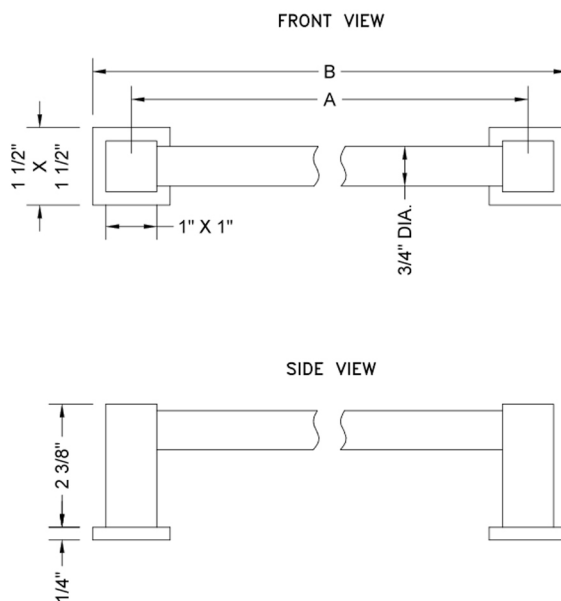

6" CUBIX® H42 Front Mount Shower Door Pull

Model #: H42-FM-

FEATURES:

- Can be mounted vertically or horizontally
- Can be used as a towel bar, foot rest, or shaving station when mounted horizontally
- Not to be used as a grab bar
- All brass construction, fully polished & plated
- For Glass Installation: Separate mounting kit required (H42-GLSKIT)
- Custom sizes available- Contact JACLO for pricing & availability
- Not available in BKN, PCU, or PG
- Door pulls 24" or longer are NOT AVAILABLE in SG. For large quantity orders, please contact hospitality@jaclo.com

SPECIFICATION DRAWING:

CUBIX® FRONT MOUNT DOOR PULL			
PART. #	SPECIFICS	A	B
H42-FM	6" CENTER TO CENTER	6"	7 1/2"
H42-FM-08	8" CENTER TO CENTER	8"	9 1/2"
H42-FM-12	12" CENTER TO CENTER	12"	13 1/2"
H42-FM-16	16" CENTER TO CENTER	16"	17 1/2"
H42-FM-18	18" CENTER TO CENTER	18"	19 1/2"
H42-FM-24	24" CENTER TO CENTER	24"	25 1/2"
H42-FM-32	32" CENTER TO CENTER	32"	33 1/2"