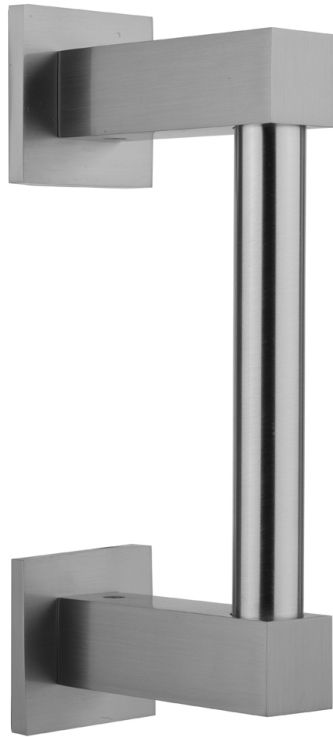

6" CUBIX® H42 Front Mount Shower Door Pull

Model #: H42-FM-

FEATURES:

- Can be mounted vertically or horizontally
- Can be used as a towel bar, foot rest, or shaving station when mounted horizontally
- Not to be used as a grab bar
- All brass construction, fully polished & plated
- For Glass Installation: Separate mounting kit required (H42-GLSKIT)
- Custom sizes available- Contact JACLO for pricing & availability
- Not available in BKN, PCU, or PG
- Door pulls 24" or longer are NOT AVAILABLE in SG. For large quantity orders, please contact hospitality@jaclo.com

AVAILABLE FINISHES:

Polished Chrome (PCH)	Satin Chrome (SC)	Bronze Umber (BU)
Satin Nickel (SN)	Pewter (PEW)	Caramel Bronze (CB)
Polished Nickel (PN)	Antique Brass (AB)	Antique Copper (ACU)
Oil-Rubbed Bronze (ORB)	Polished Brass (PB)	Vintage Bronze (VB)
Satin Brass (SB)	Matte Black (MBK)	Satin Gold (SG)
White (WH)	Unlacquered Brass (ULB)	Satin Cooper (SCU)
Almond (ALD)	Amber (AMB)	Azure Blue (AZB)
Coral (COR)	Mint Green (GRN)	Stone Grey (GRY)
Lilac (LAC)	Light Blue (LBL)	Limon (LIM)
Plum (PLM)	Pink (PNK)	Red (RED)
Graphite (GPH)	Aged Unlacquered Brass (AUB)	

SPECIFICATION DRAWING:

CUBIX® FRONT MOUNT DOOR PULL			
PART. #	SPECIFICS	A	B
H42-FM	6" CENTER TO CENTER	6"	7 1/2"
H42-FM-08	8" CENTER TO CENTER	8"	9 1/2"
H42-FM-12	12" CENTER TO CENTER	12"	13 1/2"
H42-FM-16	16" CENTER TO CENTER	16"	17 1/2"
H42-FM-18	18" CENTER TO CENTER	18"	19 1/2"
H42-FM-24	24" CENTER TO CENTER	24"	25 1/2"
H42-FM-32	32" CENTER TO CENTER	32"	33 1/2"