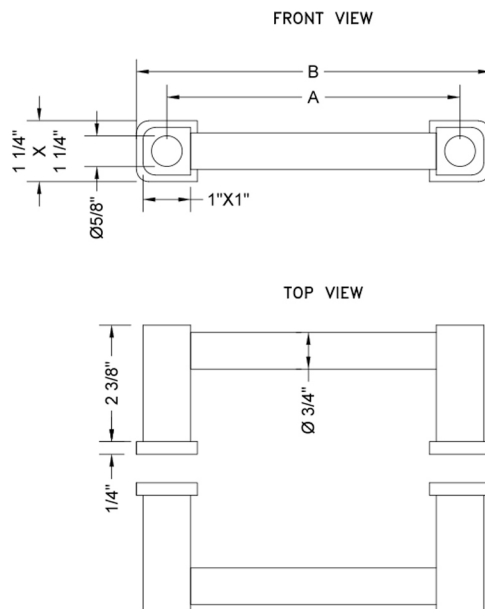

8" H80 Contempo Back to Back Shower Door Pull

Model #: H80-BB-8-

FEATURES:

- Can be mounted vertically or horizontally
- Can be used as a towel bar when mounted horizontally
- Not to be used as a grab bar
- All brass construction, fully polished & plated
- Includes rubber gaskets for glass door installation
- Custom sizes available- Contact JACLO for pricing & availability
- Door pulls 24" or longer are NOT AVAILABLE in PG or SG. For large quantity orders, please contact hospitality@jaclo.com

SPECIFICATION DRAWING:

CONTEMPO BACK TO BACK DOOR PULLS			
PART. #	SPECIFICS	A	B
H80-BB	6" CENTER TO CENTER	6"	7 1/2"
H80-BB-8	8" CENTER TO CENTER	8"	9 1/2"
H80-BB-12	12" CENTER TO CENTER	12"	13 1/2"
H80-BB-16	16" CENTER TO CENTER	16"	17 1/2"
H80-BB-18	18" CENTER TO CENTER	18"	19 1/2"
H80-BB-24	24" CENTER TO CENTER	24"	25 1/2"
H80-BB-32	32" CENTER TO CENTER	32"	33 1/2"