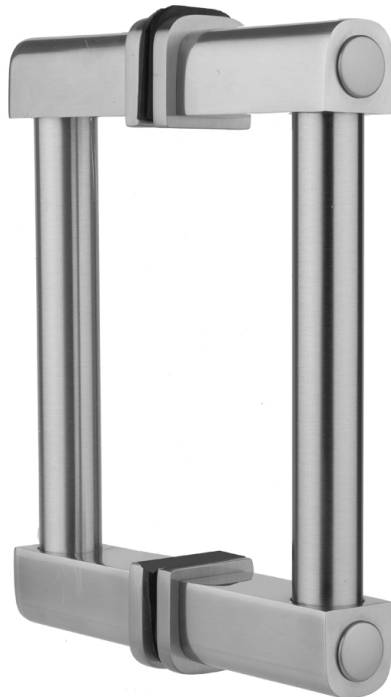

8" H80 Contempo Back to Back Shower Door Pull

Model #: H80-BB-8-

FEATURES:

- Can be mounted vertically or horizontally
- Can be used as a towel bar when mounted horizontally
- Not to be used as a grab bar
- All brass construction, fully polished & plated
- Includes rubber gaskets for glass door installation
- Custom sizes available- Contact JACLO for pricing & availability
- Door pulls 24" or longer are NOT AVAILABLE in PG or SG. For large quantity orders, please contact hospitality@jaclo.com

AVAILABLE FINISHES:

Polished Chrome (PCH)	Satin Chrome (SC)	Bronze Umber (BU)
Satin Nickel (SN)	Pewter (PEW)	Caramel Bronze (CB)
Polished Nickel (PN)	Antique Brass (AB)	Antique Copper (ACU)
Oil-Rubbed Bronze (ORB)	Polished Brass (PB)	Polished Copper (PCU)
Vintage Bronze (VB)	Satin Brass (SB)	Matte Black (MBK)
Satin Gold (SG)	Polished Gold (PG)	Black Nickel (BKN)
White (WH)	Unlacquered Brass (ULB)	Satin Cooper (SCU)
Almond (ALD)	Amber (AMB)	Azure Blue (AZB)
Coral (COR)	Mint Green (GRN)	Stone Grey (GRY)
Lilac (LAC)	Light Blue (LBL)	Limon (LIM)
Plum (PLM)	Pink (PNK)	Red (RED)
Graphite (GPH)	Aged Unlacquered Brass (AUB)	

SPECIFICATION DRAWING:

CONTEMPO BACK TO BACK DOOR PULLS			
PART. #	SPECIFICS	A	B
H80-BB	6" CENTER TO CENTER	6"	7 1/2"
H80-BB-8	8" CENTER TO CENTER	8"	9 1/2"
H80-BB-12	12" CENTER TO CENTER	12"	13 1/2"
H80-BB-16	16" CENTER TO CENTER	16"	17 1/2"
H80-BB-18	18" CENTER TO CENTER	18"	19 1/2"
H80-BB-24	24" CENTER TO CENTER	24"	25 1/2"
H80-BB-32	32" CENTER TO CENTER	32"	33 1/2"