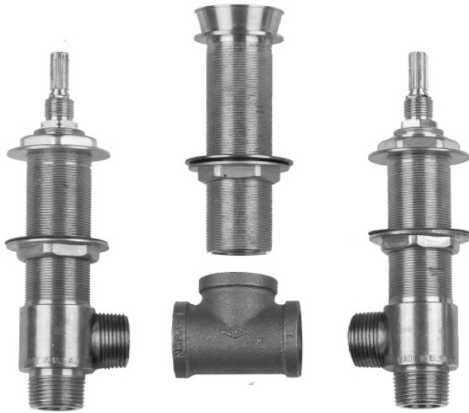

Roaring 20's Roman Tub Rough Kit Model #: J-6910

FEATURES:

- Rough in kit for roman tub
- 3/4" 1/4 turn high flow 12 GPM @ 60 PSI ceramic valves
- Quick connect/disconnect deck nipple for spout
- 3/4" IPS brass tee
- Required with Roaring 20's and Jaylen roman tub set trims

AVAILABLE FINISHES: N/A

SPECIFICATION DRAWING: