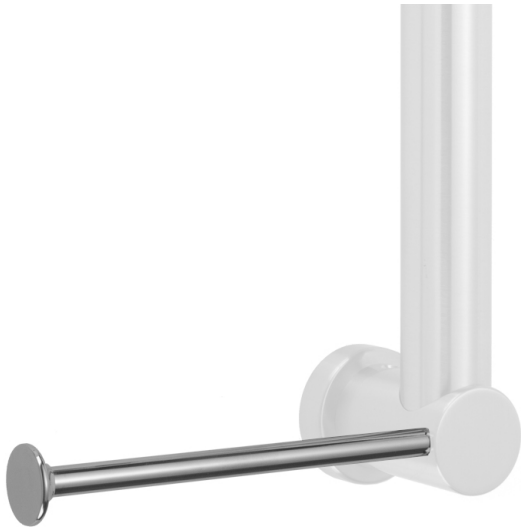

Vertical Left Contemporary Toilet Paper or Wash Cloth Holder for Grab Bar

Model #: MTPL90-

JACLO®

Confidence from start to finish.™

FEATURES:

- Toilet paper or wash cloth holder attachment for all luxury grab bars
- Toilet paper or wash cloth holder attachment should not be used for weight bearing purposes
- All brass construction, fully polished & plated
- 90° right hand justified angle allows for horizontal or vertical mount
- Must be factory installed and included on initial purchase order

AVAILABLE FINISHES:

Polished Chrome (PCH)	Satin Chrome (SC)	Bronze Umber (BU)
Satin Nickel (SN)	Pewter (PEW)	Caramel Bronze (CB)
Polished Nickel (PN)	Antique Brass (AB)	Antique Copper (ACU)
Oil-Rubbed Bronze (ORB)	Polished Brass (PB)	Polished Copper (PCU)
Vintage Bronze (VB)	Satin Brass (SB)	Matte Black (MBK)
Satin Gold (SG)	Polished Gold (PG)	Black Nickel (BKN)
White (WH)	Unlacquered Brass (ULB)	Satin Cooper (SCU)
Almond (ALD)	Amber (AMB)	Azure Blue (AZB)
Coral (COR)	Mint Green (GRN)	Stone Grey (GRY)
Lilac (LAC)	Light Blue (LBL)	Limon (LIM)
Plum (PLM)	Pink (PNK)	Red (RED)
Graphite (GPH)	Aged Unlacquered Brass (AUB)	

SPECIFICATION DRAWING:

CONTEMPO II BRASS LUXURY GRAB BAR			
PART. #	SPECIFICS	A	B
MTPL90-12	12" C TO C	12"	14"
MTPL90-16	16" C TO C	16"	18"
MTPL90-18	18" C TO C	18"	20"
MTPL90-24	24" C TO C	24"	26"
MTPL90-32	32" C TO C	32"	34"
MTPL90-36	36" C TO C	36"	38"
MTPL90-42	42" C TO C	42"	44"
MTPL90-48	48" C TO C	48"	50"