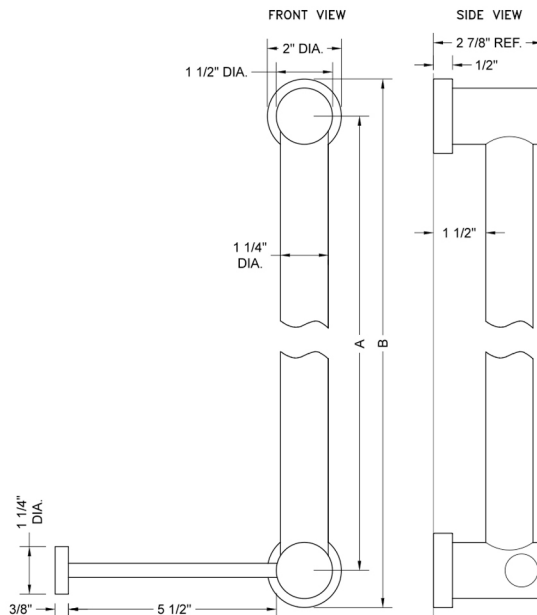

Vertical Left Contemporary Toilet Paper or Wash Cloth Holder for Grab Bar

Model #: MTPL90-

JACLO®

Confidence from start to finish.™

FEATURES:

- Toilet paper or wash cloth holder attachment for all luxury grab bars
- Toilet paper or wash cloth holder attachment should not be used for weight bearing purposes
- All brass construction, fully polished & plated
- 90° right hand justified angle allows for horizontal or vertical mount
- Must be factory installed and included on initial purchase order

SPECIFICATION DRAWING:

CONTEMPO II BRASS LUXURY GRAB BAR			
PART. #	SPECIFICS	A	B
MTPL90-12	12" C TO C	12"	14"
MTPL90-16	16" C TO C	16"	18"
MTPL90-18	18" C TO C	18"	20"
MTPL90-24	24" C TO C	24"	26"
MTPL90-32	32" C TO C	32"	34"
MTPL90-36	36" C TO C	36"	38"
MTPL90-42	42" C TO C	42"	44"
MTPL90-48	48" C TO C	48"	50"