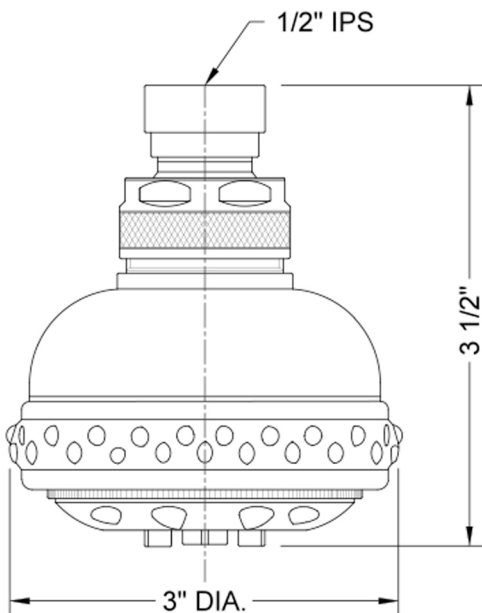

SPECIFICATION DRAWING: