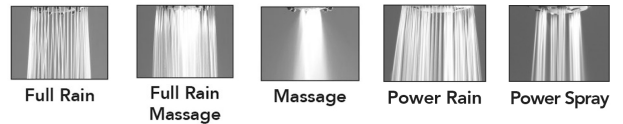

SPRAY PATTERNS:

COMPLIANCES:

CEC

Complies with: ASME A112.18.1-2012/CSA B125.1-12