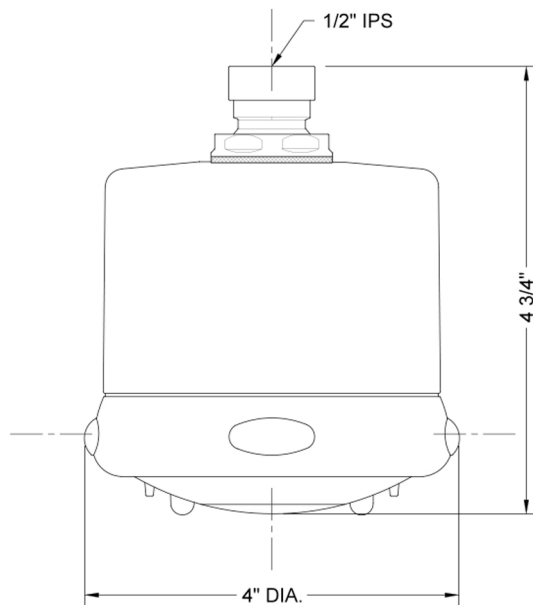

SPECIFICATION DRAWING: