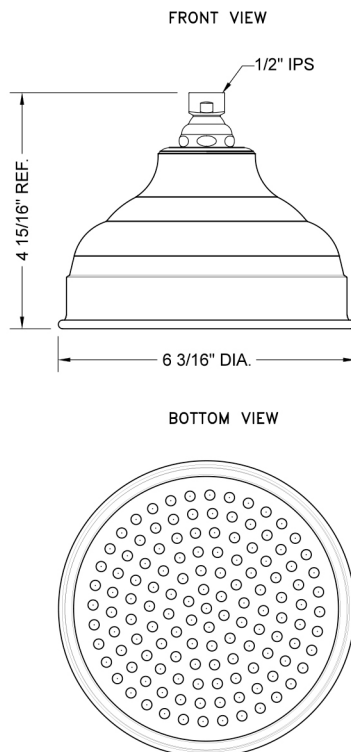

Michelle Rainhead Model #: S183-

FEATURES:

- A POWER SHOWER
- 1/2" IPS adjustable brass ball joint to adjust angle of showerhead
- 6" diameter with 61 sprays for full rain effect
- Unique interior channeling system disperses water evenly creating a pressurized rainspray for an exhilarating shower experience
- Available flow rate: 2.5, 2.0, 1.75 & 1.5 GPM
- Available only in: PCH, SN, PN

AVAILABLE FINISHES:

Polished Chrome (PCH) Satin Nickel (SN) Polished Nickel (PN)

SPECIFICATION DRAWING:

SPRAY PATTERNS:

ANGLES AND FLOW RATES:

2.5 GPM			
2.0 GPM	45°	90°	Drop Ceiling
1.75 GPM			
1.5 GPM			