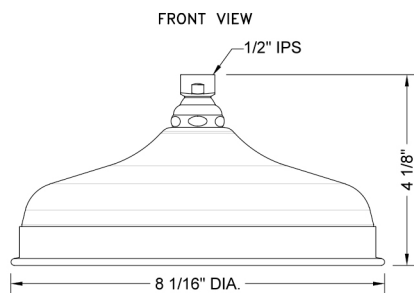

Lorenzo Rainhead- 2.0 GPM

Model #: S185-2.0-

FEATURES:

- A POWER SHOWER
- 1/2" IPS adjustable brass ball joint to adjust angle of showerhead
- 8" diameter with 91 sprays for full rain effect
- Available in: PCH, AB, SC, SN, PN ONLY
- Unique interior channeling system disperses water evenly creating a pressurized rainspray for an exhilarating shower experience
- Available flow rates: 2.5, 2.0, 1.75 & 1.5 GPM

AVAILABLE FINISHES:

Polished Chrome (PCH) Satin Nickel (SN) Polished Nickel (PN)

SPECIFICATION DRAWING:

BOTTOM VIEW

SPRAY PATTERNS:

Power Rain

ANGLES AND FLOW RATES: